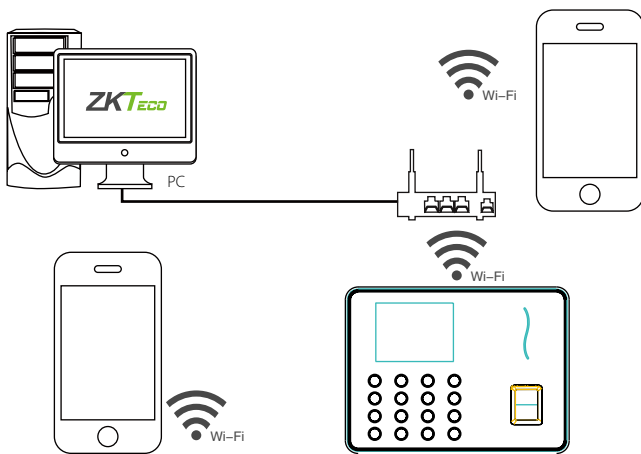

Specifications

Fingerprint Capacity	1000 / 1500 (without SSR)
Finger Algorithm	ZKFinger VX10.0
Record Capacity	50,000
Display	2.8-inch TFT Screen
Communication	Wi-Fi , USB-Host
Standard Functions	SSR, DST, Self-Service Query, Automatic Status Switch, T9 Input 9 digit user ID
Optional Functions	TA Assistant APP, Time Cube Cloud Solution, ADMS
Power Supply	DC 5V 0.8A
Operating Temp	0 °C- 45 °C
Operating Humidity	20%-80%
Dimension	168 x 125 x 22.5 mm

Configuration