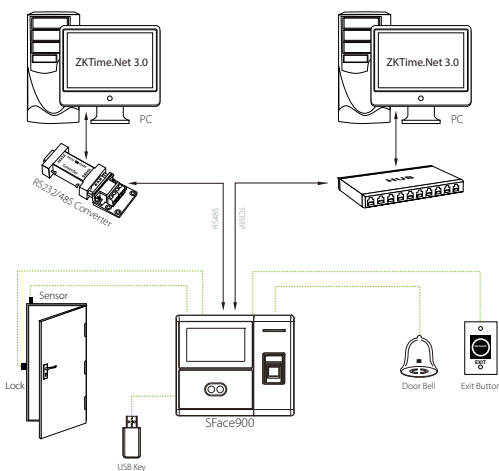

Specifications

Display	4.3-Inch Touch Screen
Face capacity	3,000
Fingerprint capacity	4,000
ID Card capacity	10,000
Logs capacity	100,000
Communication	TCP/IP, RS232/485, USB Host
Standard Functions	Automatic Status Switch, Self-Service Query, Work Code, SMS DST, T9 Input, 9 Digit User ID, Scheduled Bell, Photo ID
Interfaces for	3rd Party Electric Lock, Door Sensor, Exit Button, Alarm
Wiegand Signal	Output
Optional Functions	ID/MF Card, Wi-Fi, 3G, ADMS, 2000mAh Backup Battery
Power Supply	12V 3A
Operating Temperature	0 °C- 45 °C
Operating Humidity	20%-80%
Dimensions	195.5*166.5*120mm (Length*Width*Thickness)
Package Weight	1.6 kg

Configuration