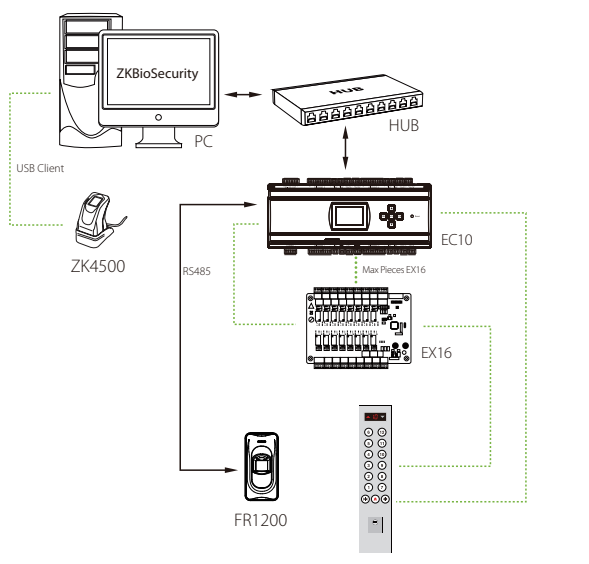

Specifications

EC10	
Floor Button Control Relay	10
Fingerprint Capacity	3000
RFID Card Capacity	30,000
Event Capacity	100,000
Power Supply	12V DC 1A
Communication to PC	TCP/IP, RS485
Communication to EX16	RS485
Number of supported EX16	3
Dimension(LxDxH)	242mmx95mmx60mm
Net weight	0.8Kg
EX16	
Floor Button Control Relay	16
Communication to EC10	RS485
RS485 address	Set by DIP switch
Power Supply	12V DC 1A
Dimension (LxDxH)	160mmx106mm
Net weight	0.2Kg

Configuration

Optional Accessories

ZKTeco Inc.
ZK Mansion, Wuhe Rd, Gangtou, Bantian, Buji Town,
Longgang District, Shenzhen China 518129
Tel: 86-755-8960 2345/46/47/48
E-mail: sales@zkteco.com
www.zkteco.com

Global Offices:
USA: +1 732-412-6007
EU: +34 916532891
Brazil: +55 31 2515-8326
Thailand: +66-027199154
Mexico: +52-55-52928418

South Africa: +27 12 259 1047
Egypt: +201110444134
Dubai: +971 4 6091 310
India: +91 8123536788
Indonesia: +62 21 2921 8949

Vietnam : +84-0169-5813007
Philippines: +63 9084118832
Russia: +8 915 178-46-81