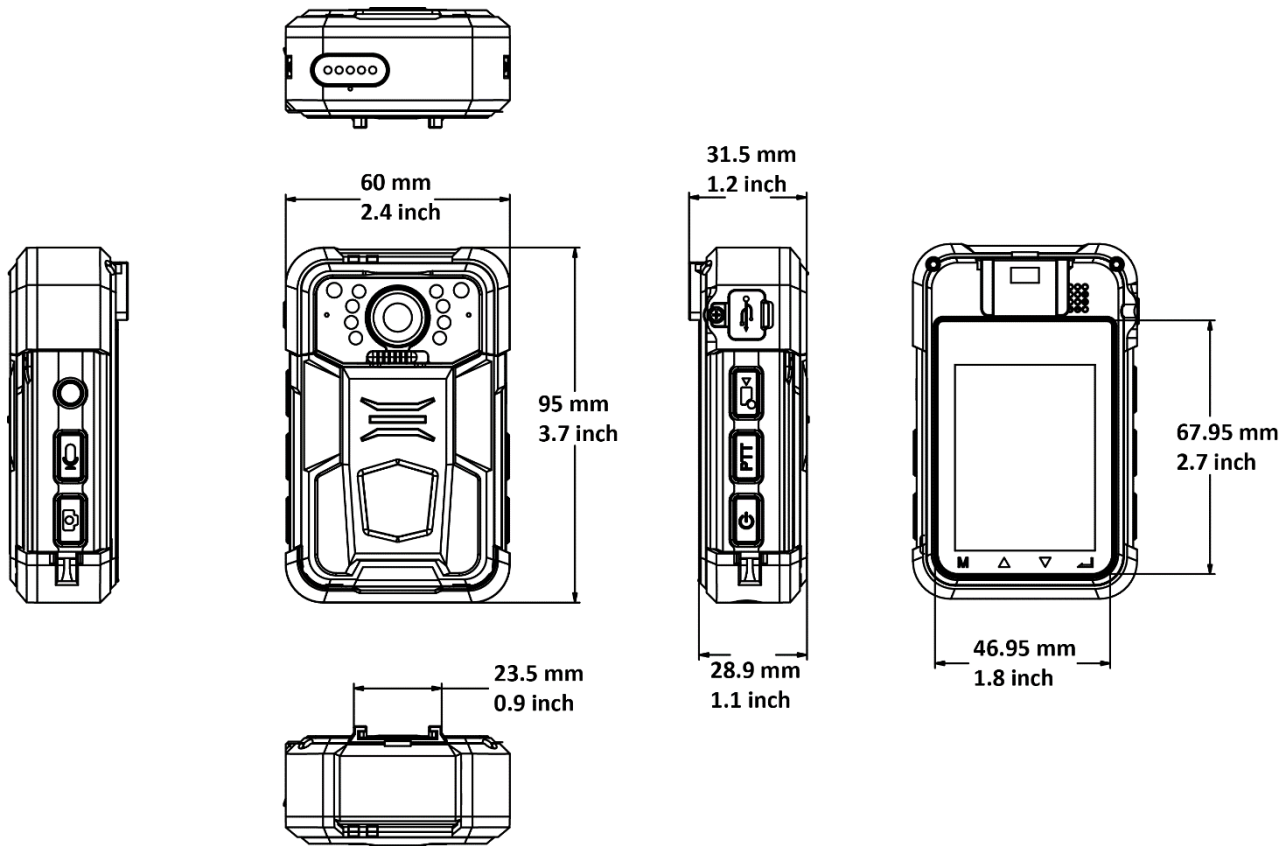

Dimensions

Distributed by