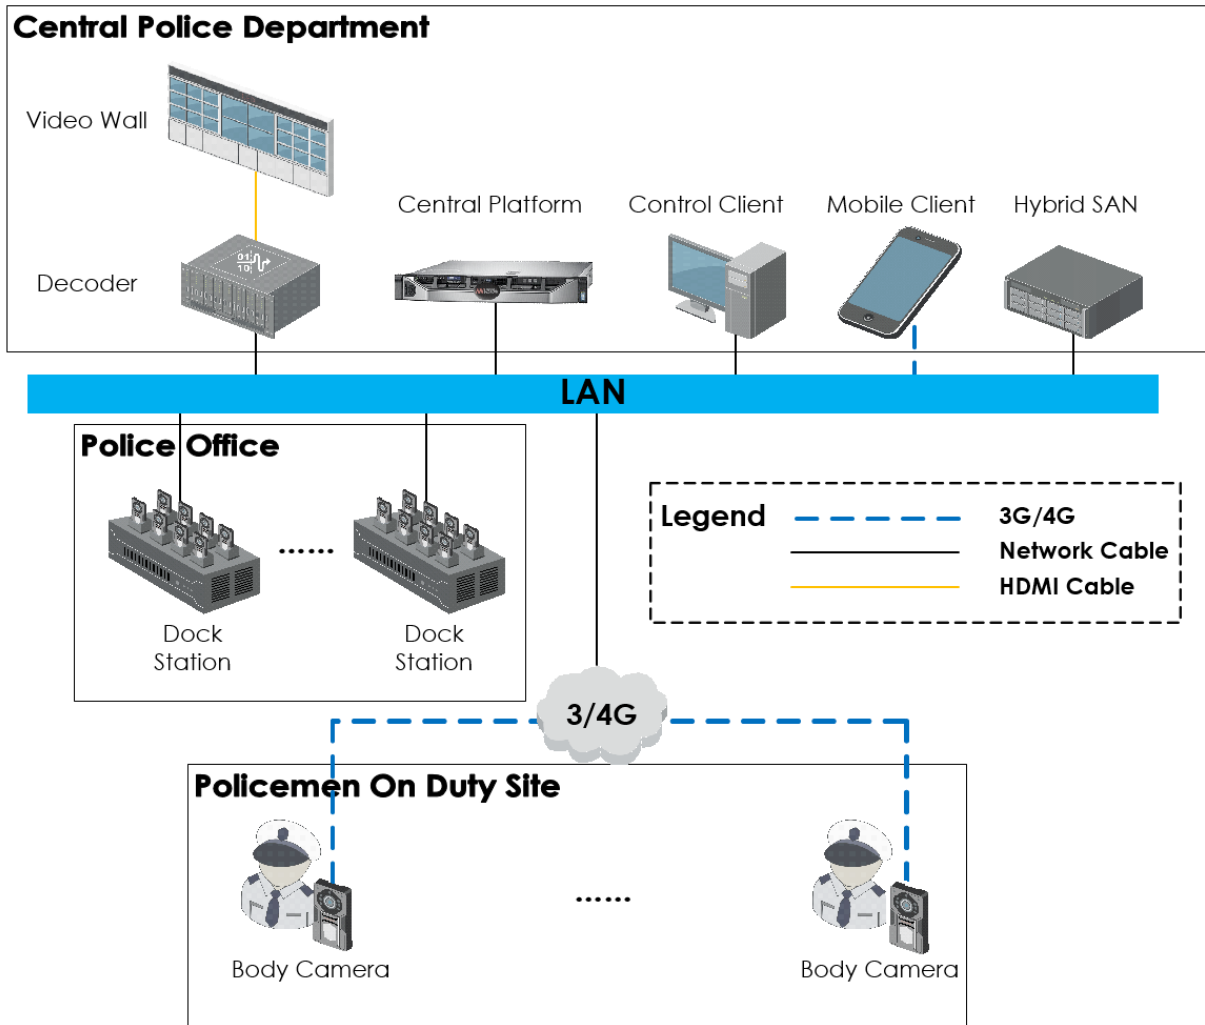

Typical Application