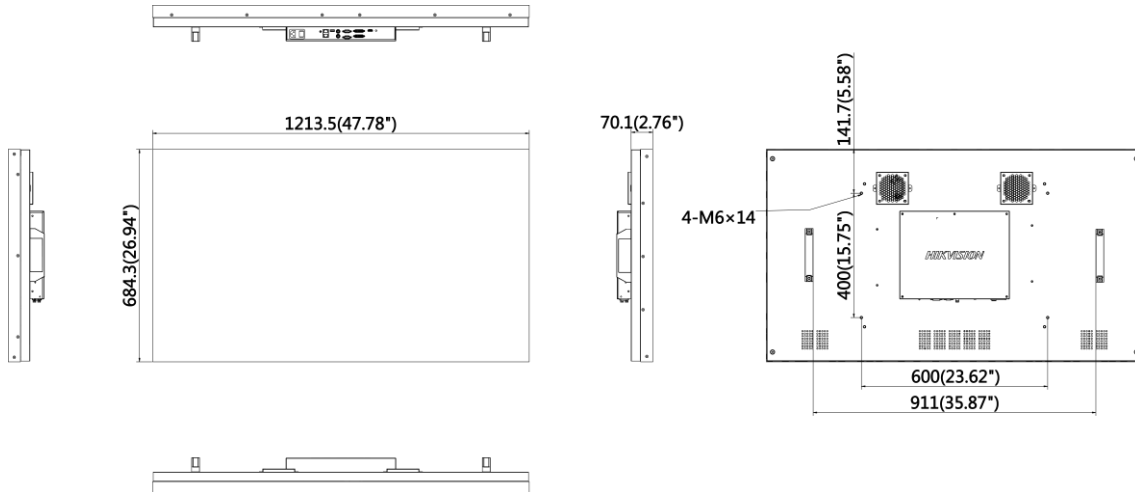

USB	USB interface	RS232 IN	Serial loopback input interface
RS232 OUT	Serial loopback output interface	IR IN	IR input interface

Dimension