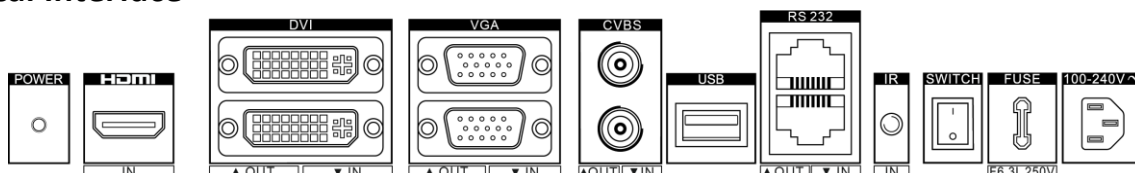

▪ Physical Interface

Interface	Description	Interface	Description
POWER	Power indicator	HDMI IN	HDMI input interface
DVI OUT	DVI-I output interface for digital signals	DVI IN	DVI-I input interface for digital signals
VGA OUT	VGA output interface for analog signals	VGA IN	VGA input interface for analog signals
CVBS OUT	CVBS output interface for signals	CVBS IN	CVBS input interface for signals