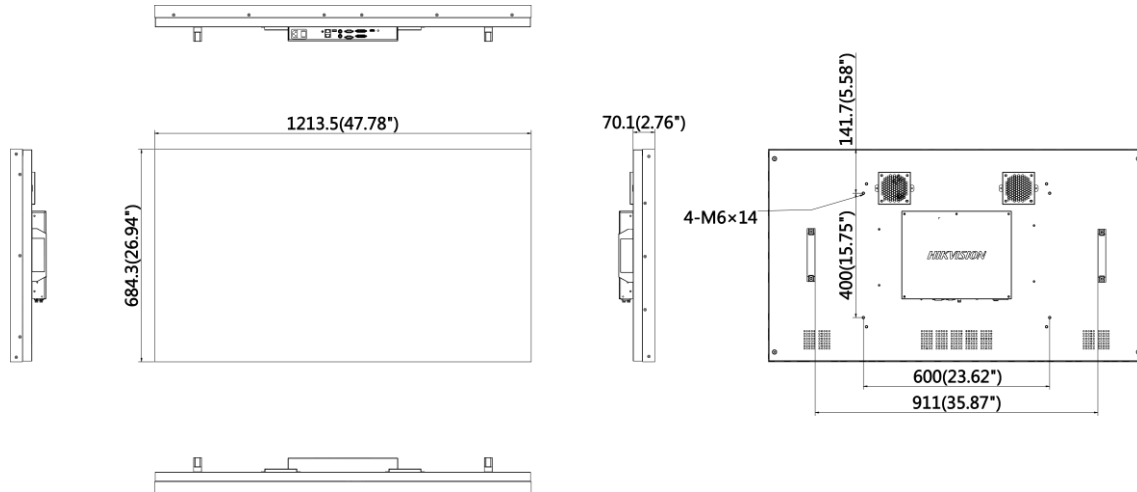

## ▪ Specification

Model		DS-D2055NH-B
<b>Product Model</b>	Product Model	DS-D2055NH-B
<b>Display</b>	Screen Size	55 inch
	Active Display Area	1209.6 (H) mm × 680.4 (V) mm
	Backlight	Direct-lit LED backlight
	Pixel Pitch	0.63 mm
	Physical Seam	3.5 mm
	Bezel Width	2.3 mm (top/left), 1.2 mm (bottom/right)
	Resolution	1920 × 1080@60 Hz (downward compatible)
	Brightness	700 cd/m <sup>2</sup>
	Viewing Angle	Horizontal 178°, vertical 178°
	Color Depth	8 bit, 16.7 M
	Contrast Ratio	4000:1
	Response Time	8 ms (G to G)
	Color Gamut	72% NTSC
Surface Treatment	Haze 25%, 2H	
<b>Interface</b>	Video & Audio Input	HDMI × 1, DVI × 1, VGA × 1, CVBS × 1, USB × 1
	Video & Audio Output	DVI × 1, VGA × 1, CVBS × 1
	Control Interface	RS232 IN × 1, RS232 OUT × 1
<b>Power</b>	Power Supply	100-240 VAC, 50/60 Hz
	Power Consumption	≤ 230 W
	Standby Consumption	≤ 0.5 W
<b>Working Environment</b>	Working Temperature	0°C to 40°C (32°F to 104°F)
	Working Humidity	20% to 90% RH (non-condensing)
	Storage Temperature	-20°C to 60°C (-4°F to 140°F)
	Storage Humidity	10% to 90% RH (non-condensing)
<b>General</b>	Casing Material	SECC
	VESA	600 (H) mm × 400 (V) mm
	Product Dimension (W × H × D)	1213.5 mm × 684.3 mm × 70.1 mm (47.78" × 26.94" × 2.76")
	Package Dimension (W × H × D)	Carton with two displays: 1404 mm × 910 mm × 464 mm (55.28" × 35.83" × 18.27") Carton with a single display: 1404 mm × 910 mm × 464 mm (55.28" × 35.83" × 18.27")
	Net Weight	24.68 ± 0.5 Kg (54.41 ± 1.1 lb) for single display
	Gross Weight	63.66 ± 0.5 Kg (140.35 ± 1.1 lb) for carton with two displays 36.61 ± 0.5 Kg (80.71 ± 1.1 lb) for carton with a single display
	Packing List	LCD display × 1, power cable × 1, network cable × 1, screw × 4, installation instruction × 1, remote control × 1, IR receiver × 1, CD-ROM × 1, RS-232 converter × 1

## Dimension