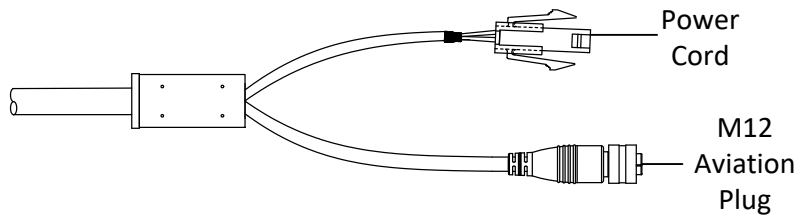

-IM: with 1 M12 aviation plug, 1 Molex plug for DC input

Dimension

Adapter Plate

Unit: mm (inch)

Interface Description

	M12 Wire	R-J45 Wire
TX+	1	1
TX-	3	2
RX+	2	3
RX-	4	6

M12 Interface Description

DS-2XM6726FWD-IM Cable Interface Description