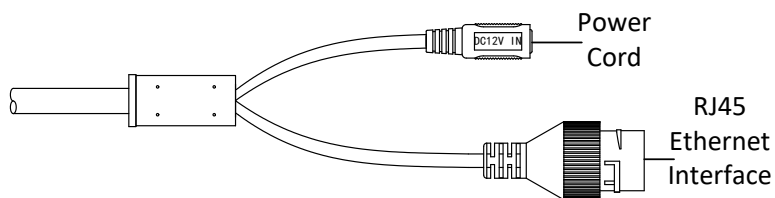

-IM: with 1 M12 aviation plug, 1 Molex plug for DC input

Dimension

Adapter Plate

Unit: mm (inch)

Interface Description

	M12 Wire	R-J45 Wire
TX+	1	1
TX-	3	2
RX+	2	3
RX-	4	6

M12 Interface Description

DS-2XM6726FWD-IM Cable Interface Description