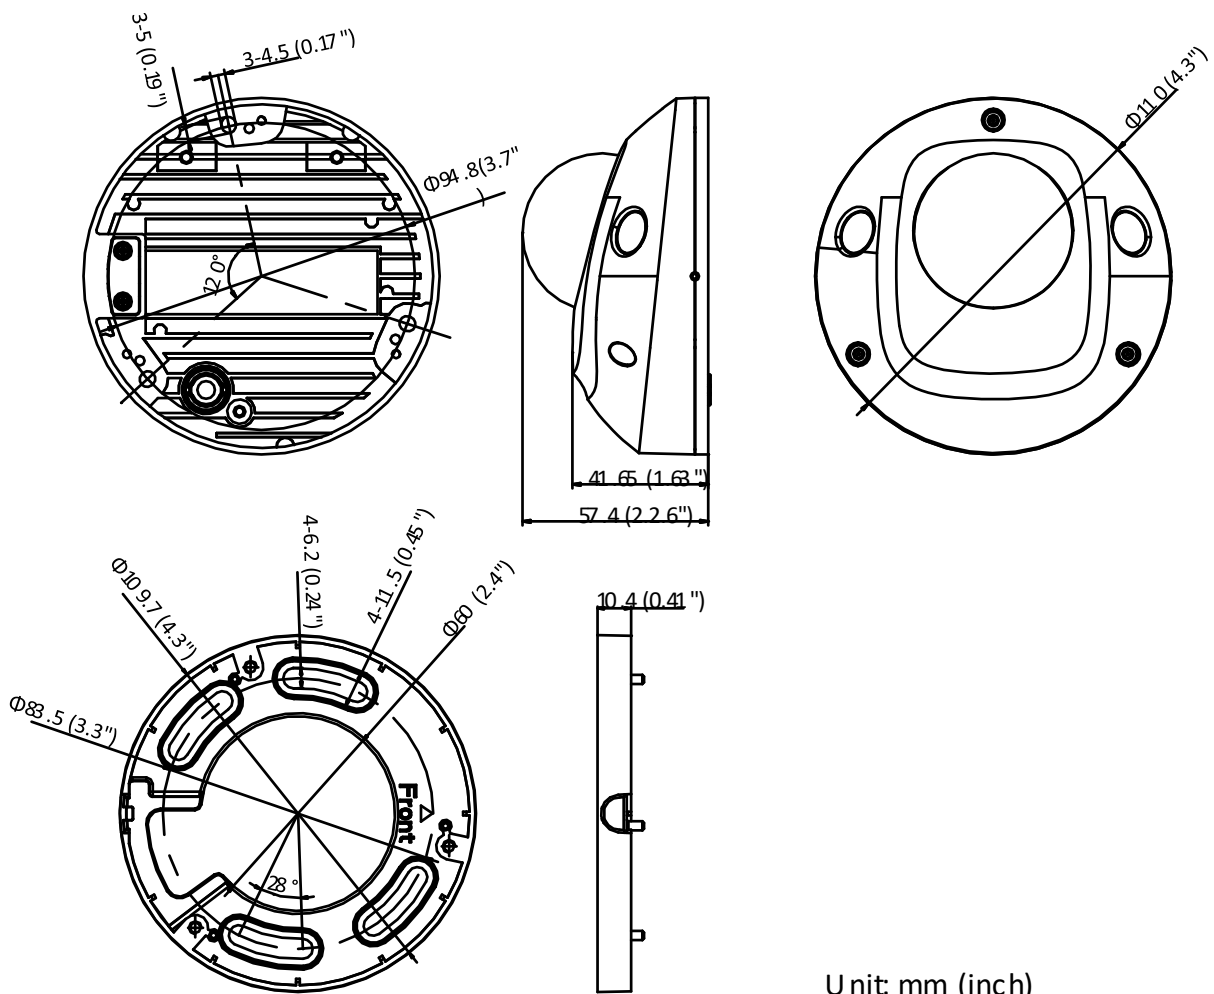

Available Model

- DS-2XM6726FWD-I
- DS-2XM6726FWD-IS
- DS-2XM6726FWD-IM

-I: with Coaxial power plug ($\varnothing$ 5.5 mm) for DC input, 1 RJ45 10M/100M Ethernet port

-IS: with Coaxial power plug ($\varnothing$ 5.5 mm) for DC input, 1 RJ45 10M/100M Ethernet port, 1 audio input (line in), 1 audio output, 1 alarm input and 1 alarm output

-IM: with 1 M12 aviation plug, 1 Molex plug for DC input

Dimension

Adapter Plate

Unit: mm (inch)