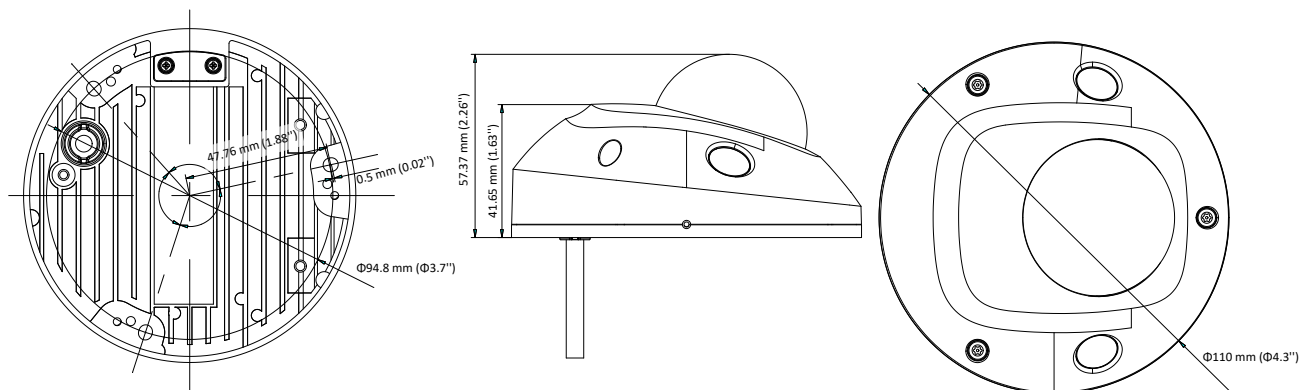

Available Model

- DS-2XM6726FWD-I
- DS-2XM6726FWD-IS
- DS-2XM6726FWD-IM

-I: with Coaxial power plug ($\varnothing$ 5.5 mm) for DC input, 1 RJ45 10M/100M Ethernet port

-IS: with Coaxial power plug ($\varnothing$ 5.5 mm) for DC input, 1 RJ45 10M/100M Ethernet port, 1 audio input (line in), 1 audio output, 1 alarm input and 1 alarm output

-IM: with 1 M12 aviation plug, 1 Molex plug for DC input

Dimension