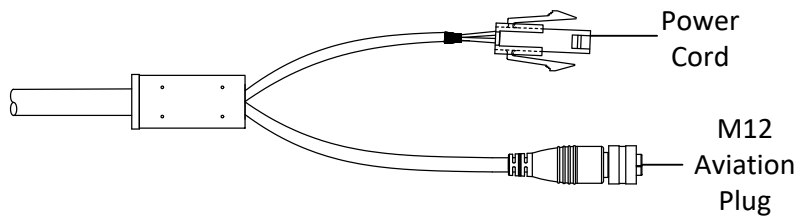

-IM: with 1 M12 aviation plug, 1 Molex plug for DC input

Dimension

Interface Description

	M12 Wire	R-J45 Wire
TX+	1	1
TX-	3	2
RX+	2	3
RX-	4	6

M12 Interface Description

DS-2XM6726FWD-IM Cable Interface Description