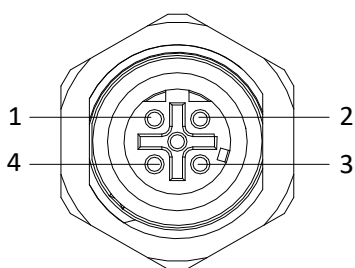

Interface Description

	M12 Wire	R-J45 Wire
TX+	1	1
TX-	3	2
RX+	2	3
RX-	4	6