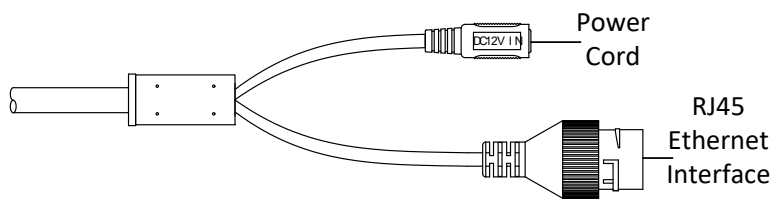

-IM: with 1 M12 aviation plug, 1 Molex plug for DC input

Dimension

Interface Description

	M12 Wire	R-J45 Wire
TX+	1	1
TX-	3	2
RX+	2	3
RX-	4	6

M12 Interface Description

DS-2XM6726FWD-IM Cable Interface Description