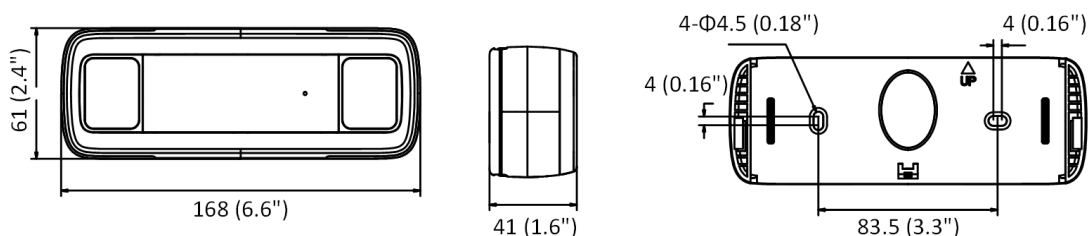

Power Supply	12 VDC±20%, reverse polarity protection, Φ 5.5mm coaxial power plug 12 VDC, PoE (36 to 57 VDC, 802.3af), Calss3
Power Consumption	12 VDC, 0.66 A, max. 8 W, PoE (802.3 af, 36 to 57 VDC), 0.23 A to 0.14 A, max. 8.3 W
Material	Front cover: plastic, camera body: metal
Dimensions	With -V: 168 mm × 61 mm × 41 mm (6.6" × 2.4" × 1.6") Without -V: 168 mm × 61 mm × 36 mm (6.6" × 2.4" × 1.4") With Package: 235 mm × 120 mm × 125 mm (9.2" × 4.7" × 4.9")
Weight	Camera: Approx. 435 g (1 lb.) With package: 725 g (1.6 lb)
Approval	
EMC	47 CFR Part 15, Subpart B; EN 55032: 2015, EN 61000-3-2: 2014, EN 61000-3-3: 2013, EN 50130-4: 2011 +A1: 2014; AS/NZS CISPR 32: 2015; ICES-003: Issue 6, 2016; KN 32: 2015, KN 35: 2015
Safety	UL 60950-1, IEC 60950-1:2005 + Am 1:2009 + Am 2:2013, EN 60950-1:2005 + Am 1:2009 + Am 2:2013, IS 13252(Part 1):2010+A1:2013+A2:2015
Environment	2011/65/EU, 2012/19/EU, Regulation (EC) No 1907/2006
Protection	With -V model: IP67 (IEC 60529-2013)

Available Model

DS-2CD6825G0/C-IUHK (2 mm), DS-2CD6825G0/C-ISUHK (2 mm), DS-2CD6825G0/C-IVUHK (2 mm), DS-2CD6825G0/C-IVSUHK (2 mm)

Dimension

Without -V Model:

With -V Model:

Installation Recommendation

Following table shows the relations among focal length, mounting height, and max. detection span of typical values. For detailed installation advice, please contact the technical support of HIKVISION.

Focal Length (mm)	Mounting Height (m)	Max. Detection Span (m)
2	2.1	1.02
2	2.6	2.30
2	3.1	3.58
2	3.6	4.86
2	4.1	6.14
2	4.6	5.50
2	5.1	6.45
2	5.6	7.40
2	6	8.16

Distributed by

**HIKVISION®****Headquarters**