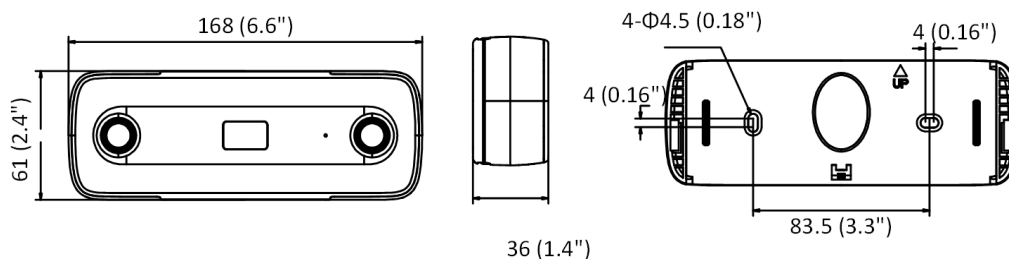

Power Supply	12 VDC±20%, reverse polarity protection, Φ 5.5mm coaxial power plug 12 VDC, PoE (36 to 57 VDC, 802.3af), Calss3
Power Consumption	12 VDC, 0.66 A, max. 8 W, PoE (802.3 af, 36 to 57 VDC), 0.23 A to 0.14 A, max. 8.3 W
Material	Front cover: plastic, camera body: metal
Dimensions	With -V: 168 mm × 61 mm × 41 mm (6.6" × 2.4" × 1.6") Without -V: 168 mm × 61 mm × 36 mm (6.6" × 2.4" × 1.4") With Package: 235 mm × 120 mm × 125 mm (9.2" × 4.7" × 4.9")
Weight	Camera: Approx. 435 g (1 lb.) With package: 725 g (1.6 lb)
Approval	
EMC	47 CFR Part 15, Subpart B; EN 55032: 2015, EN 61000-3-2: 2014, EN 61000-3-3: 2013, EN 50130-4: 2011 +A1: 2014; AS/NZS CISPR 32: 2015; ICES-003: Issue 6, 2016; KN 32: 2015, KN 35: 2015
Safety	UL 60950-1, IEC 60950-1:2005 + Am 1:2009 + Am 2:2013, EN 60950-1:2005 + Am 1:2009 + Am 2:2013, IS 13252(Part 1):2010+A1:2013+A2:2015
Environment	2011/65/EU, 2012/19/EU, Regulation (EC) No 1907/2006
Protection	With -V model: IP67 (IEC 60529-2013)

Available Model

DS-2CD6825G0/C-IUHK (2 mm), DS-2CD6825G0/C-ISUHK (2 mm), DS-2CD6825G0/C-IVUHK (2 mm), DS-2CD6825G0/C-IVSUHK (2 mm)

Dimension

Without -V Model:

With -V Model:

Installation Recommendation

Following table shows the relations among focal length, mounting height, and max. detection span of typical values. For detailed installation advice, please contact the technical support of HIKVISION.