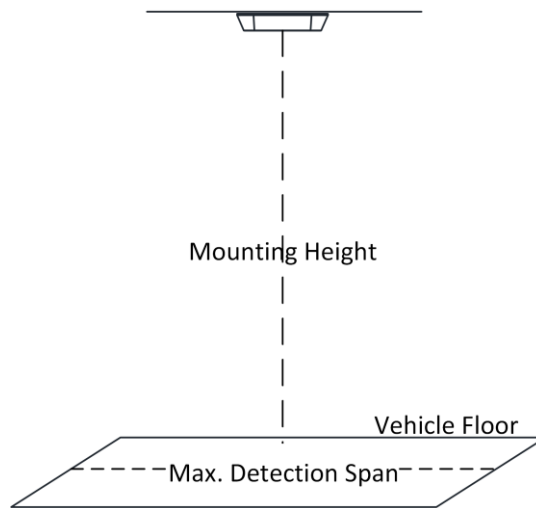

Power Supply	12 VDC±20%, reverse polarity protection, Φ 5.5mm coaxial power plug 12 VDC, PoE (36 to 57 VDC, 802.3af), Calss3
Power Consumption	12 VDC, 0.66 A, max. 8 W, PoE (802.3 af, 36 to 57 VDC), 0.23 A to 0.14 A, max. 8.3 W
Material	Front cover: plastic, camera body: metal
Dimensions	With -V: 168 mm × 61 mm × 41 mm (6.6" × 2.4" × 1.6") Without -V: 168 mm × 61 mm × 36 mm (6.6" × 2.4" × 1.4") With Package: 235 mm × 120 mm × 125 mm (9.2" × 4.7" × 4.9")
Weight	Camera: Approx. 435 g (1 lb.) With package: 725 g (1.6 lb)
Approval	
EMC	47 CFR Part 15, Subpart B; EN 55032: 2015, EN 61000-3-2: 2014, EN 61000-3-3: 2013, EN 50130-4: 2011 +A1: 2014; AS/NZS CISPR 32: 2015; ICES-003: Issue 6, 2016; KN 32: 2015, KN 35: 2015
Safety	UL 60950-1, IEC 60950-1:2005 + Am 1:2009 + Am 2:2013, EN 60950-1:2005 + Am 1:2009 + Am 2:2013, IS 13252(Part 1):2010+A1:2013+A2:2015
Environment	2011/65/EU, 2012/19/EU, Regulation (EC) No 1907/2006
Protection	With -V model: IP67 (IEC 60529-2013)

Available Model

DS-2CD6825G0/C-IUHK (2 mm), DS-2CD6825G0/C-ISUHK (2 mm), DS-2CD6825G0/C-IVUHK (2 mm), DS-2CD6825G0/C-IVSUHK (2 mm)

Dimension

Without -V Model:

With -V Model:

Installation Recommendation

Following table shows the relations among focal length, mounting height, and max. detection span of typical values. For detailed installation advice, please contact the technical support of HIKVISION.

Focal Length (mm)	Mounting Height (m)	Max. Detection Span (m)
2	2.1	1.02
2	2.6	2.30
2	3.1	3.58
2	3.6	4.86
2	4.1	6.14
2	4.6	5.50
2	5.1	6.45
2	5.6	7.40
2	6	8.16

Distributed by

**HIKVISION®****Headquarters**