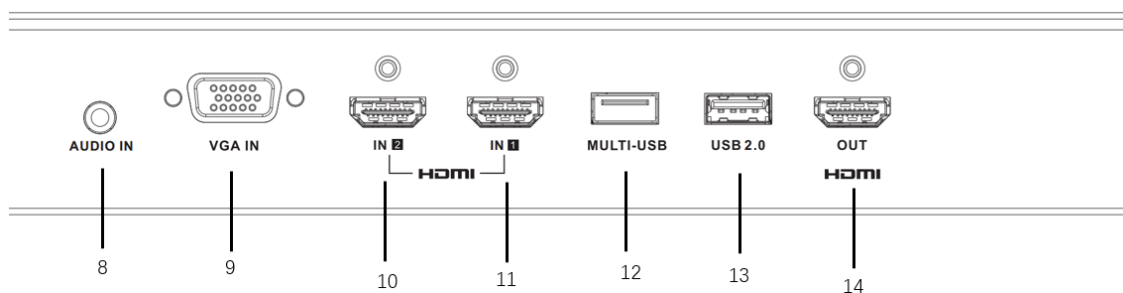

▪ Physical Interface

Front panel:

Back panel:

Interface	Description
1. 	Light sensor
2-3. USB	Self- adaptive PC-USB and Android-USB
4. 	Power button Short press to go to power saving status. Long press to turn on or turn off the device.
5. 	Power interface
6. 	Power switch

Bottom interfaces of the rear panel:

Left interfaces of the rear panel:

Interface	Description	Interface	Description
1.TOUCH-USB	Peripheral Touch Interface	2.RS-232	RS-232 Serial Port
3.LAN 1	Ethernet Interface 1	4.LAN 2	Ethernet Interface 2
5.SPDIF OUT	Digital Multi-media Speaker Interface	6.LINE OUT	Earphone Interface
7.LINE IN	Audio Input Interface	---	---
8.AUDIO IN	Audio Input Interface	9.VGA IN	VGA Input Interface
10.HDMI IN2	HDMI2 Input Interface	11.HDMI IN1	HDMI1 Input Interface
12.MULTI-USB	Multi-function USB Interface	13.USB 2.0	USB 2.0 Interface
14.HDMI OUT	HDMI Output Interface	---	---