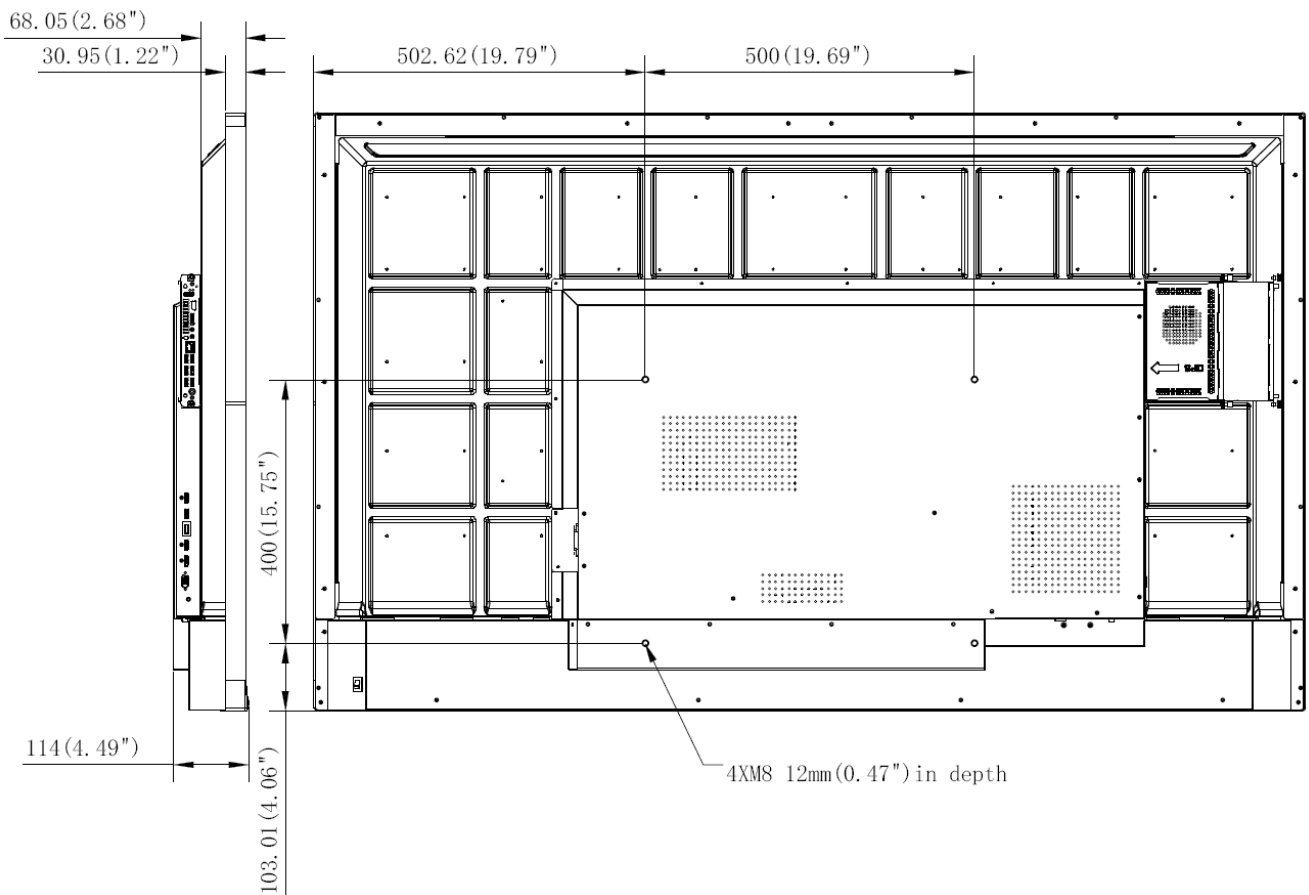

With wall-mounted backboard: