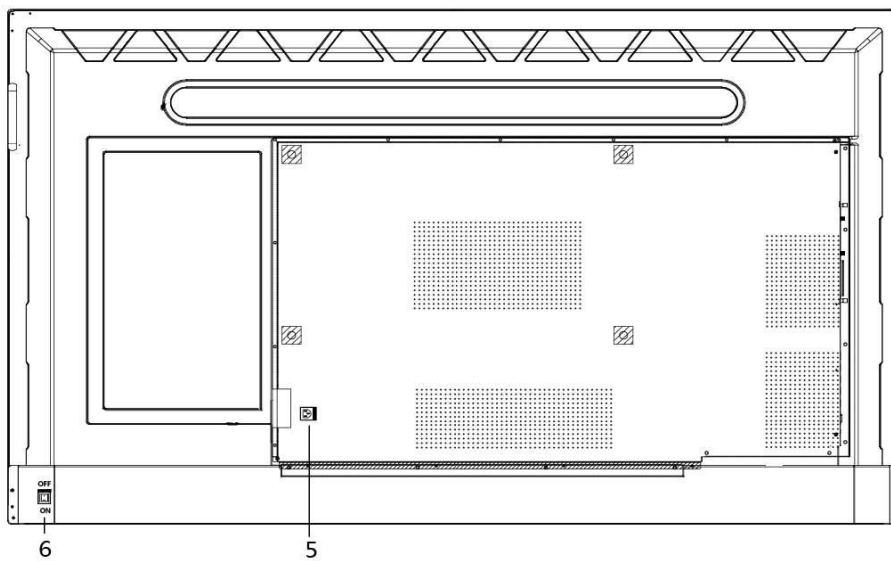

Interface	Description
1.	Light sensor
2-3. USB	Self- adaptive PC-USB and Android-USB
4.	Power button Short press to go to power saving status. Long press to turn on or turn off the device.
5.	Power interface
6.	Power switch

Bottom interfaces of the rear panel: