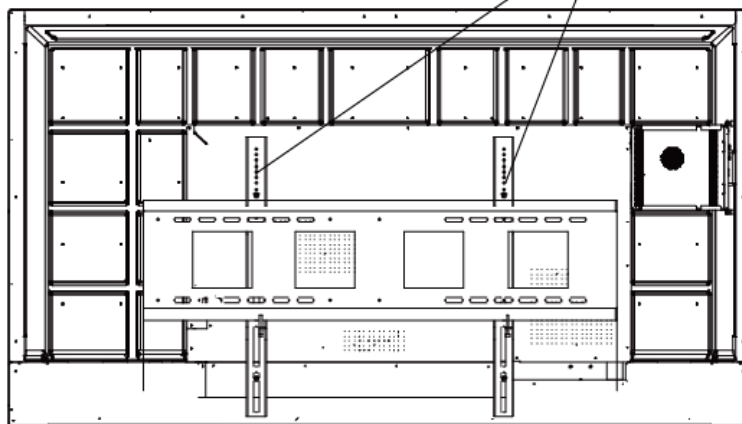

Bottom interfaces of the rear panel:

Left interfaces of the rear panel:

Interface	Description	Interface	Description
1.TOUCH-USB	Peripheral Touch Interface	2.RS-232	RS-232 Serial Port
3.LAN 1	Ethernet Interface 1	4.LAN 2	Ethernet Interface 2
5.SPDIF OUT	Digital Multi-media Speaker Interface	6.LINE OUT	Earphone Interface
7.LINE IN	Audio Input Interface	---	---
8.AUDIO IN	Audio Input Interface	9.VGA IN	VGA Input Interface
10.HDMI IN2	HDMI2 Input Interface	11.HDMI IN1	HDMI1 Input Interface
12.MULTI-USB	Multi-function USB Interface	13.USB 2.0	USB 2.0 Interface
14.HDMI OUT	HDMI Output Interface	---	---

## ▪ Dimensions (unit: mm)

Without wall-mounted backboard:

With wall-mounted backboard:

**Installation**  
Wall mounting

The rear should be installed on the hook holes

**NOTE**

The bracket for wall mount can be moved horizontally. Please leave a space no less than 6 cm at each side, or a space no less than 12 cm at one side for maintenance service.