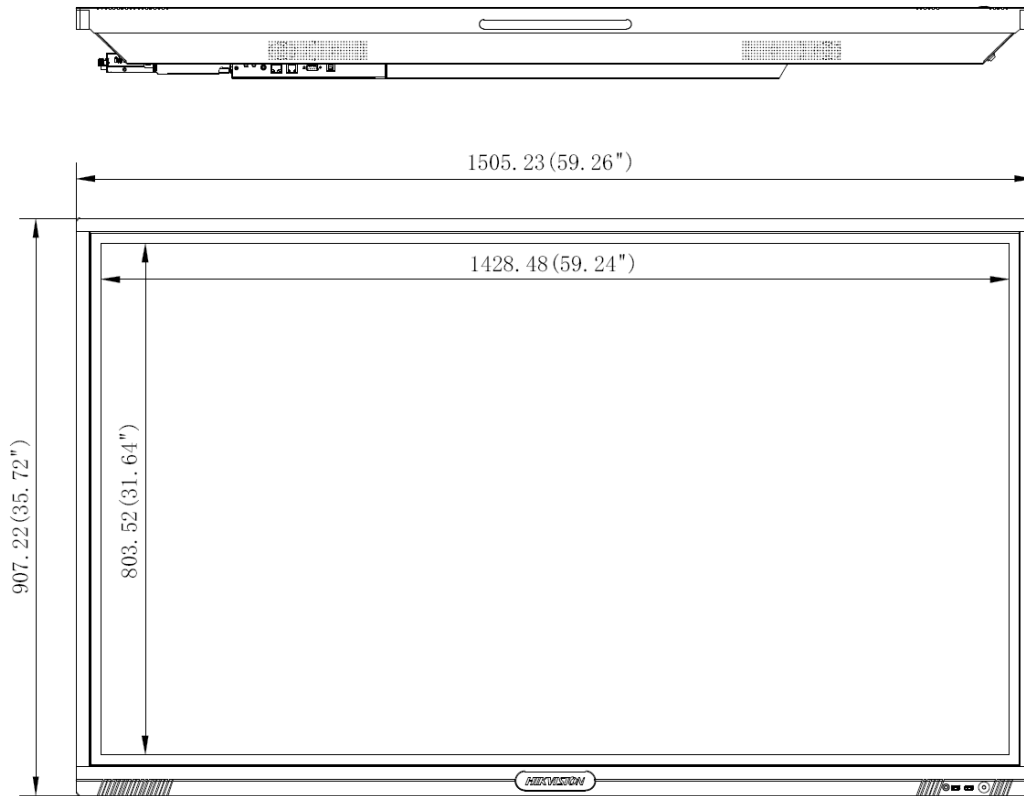

With wall-mounted backboard: