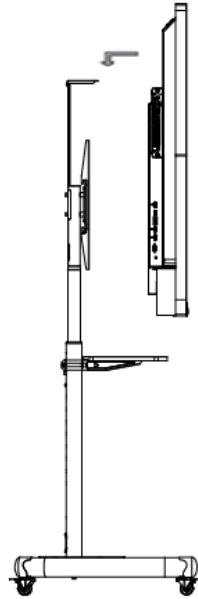

- **Accessory**
- DS-D5AS5/8S1L

- **Available Model**
- DS-D5A65RB/B

Distributed by

HIKVISION®

Headquarters

No.555 Qianmo Road, Binjiang District,
Hangzhou 310051, China
T +86-571-8807-5998
overseasbusiness@hikvision.com

Hikvision USA
T +1-909-895-0400
sales.usa@hikvision.com

Hikvision Australia
T +61-2-8599-4233
salesau@hikvision.com

Hikvision India
T +91-22-28469900
sales@pramahikvision.com

Hikvision Canada
T +1-866-200-6690
sales.canada@hikvision.com

Hikvision Thailand
T +662-275-9949
sales.thailand@hikvision.com

Hikvision Europe
T +31-23-5542770
sales.eu@hikvision.com

Hikvision Italy
T +39-0438-6902
info.it@hikvision.com

Hikvision Brazil
T +55 11 3318-0050
Latam.support@hikvision.com

Hikvision Turkey
T +90 (216)521 7070- 7074
sales.tr@hikvision.com

Hikvision Malaysia
T +601-7652-2413
sales.my@hikvision.com

Hikvision UK & Ireland
T +01628-902140
sales.uk@hikvision.com

Hikvision South Africa
Tel: +27 (10) 0351172
sale.africa@hikvision.com

Hikvision France
T +33(0)1-85-330-450
info.fr@hikvision.com

Hikvision Kazakhstan
T +7-727-9730667
nikia.panfilov@hikvision.ru

Hikvision Vietnam
T +84-974270888
sales.vt@hikvision.com

Hikvision UAE
T +971-4-4432090
salesme@hikvision.com

Hikvision Singapore
T +65-6684-4718
sg@hikvision.com

Hikvision Spain
T +34-91-737-16-55
info.es@hikvision.com

Hikvision Tashkent
T +99-87-1238-9438
uzb@hikvision.ru

Hikvision Hong Kong
T +852-2151-1761
info.hk@hikvision.com

Hikvision Russia
T +7-495-669-67-99
saleru@hikvision.com

Hikvision Korea
T +82-(0)31-731-8817
sales.korea@hikvision.com

Hikvision Poland
T +48-22-460-01-50
info.pl@hikvision.com