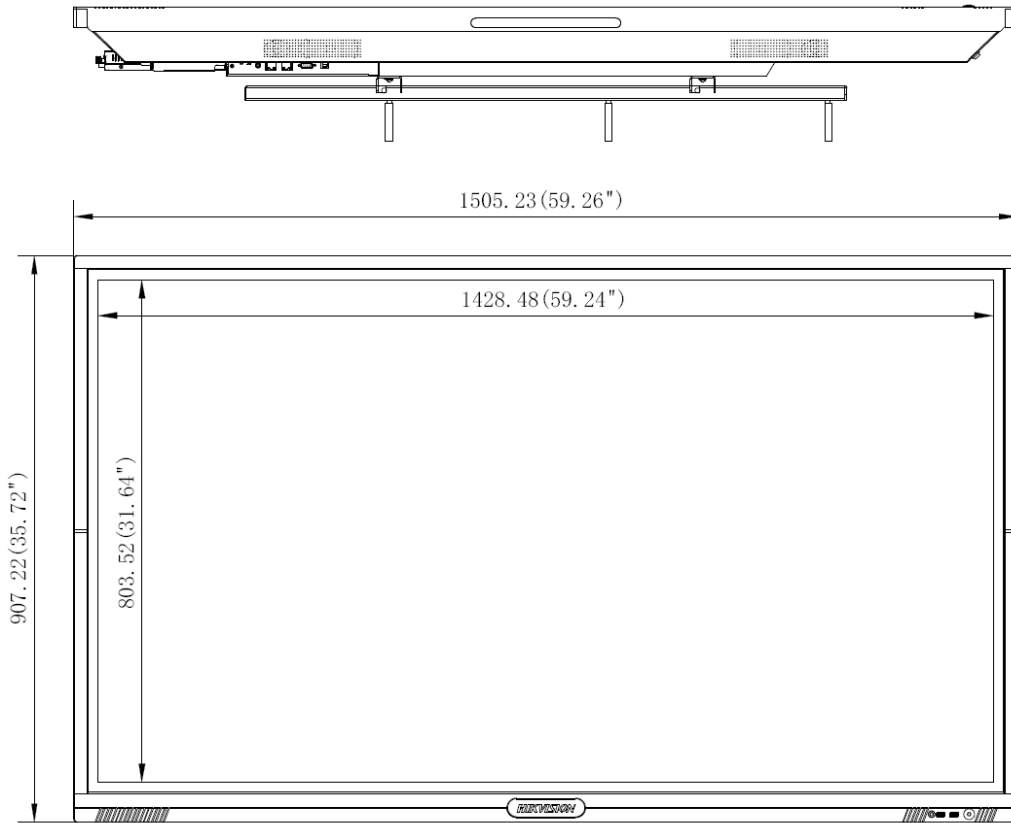

Installation
Wall mounting