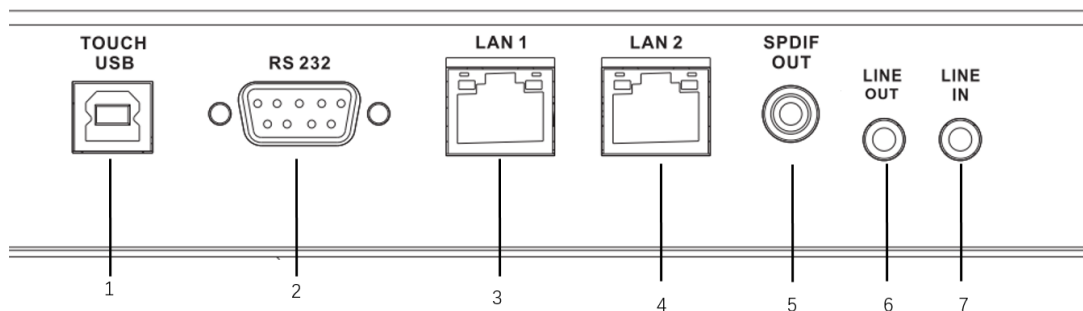

▪ Physical Interface

Front panel:

Back panel:

Interface	Description
1. 	Light sensor
2-3. USB	Self- adaptive PC-USB and Android-USB
4. 	Power button Short press to go to power saving status. Long press to turn on or turn off the device.
5. 	Power interface
6. 	Power switch

Bottom interfaces of the rear panel:

Left interfaces of the rear panel:

Interface	Description	Interface	Description
1.TOUCH-USB	Peripheral Touch Interface	2.RS-232	RS-232 Serial Port
3.LAN 1	Ethernet Interface 1	4.LAN 2	Ethernet Interface 2
5.SPDIF OUT	Digital Multi-media Speaker Interface	6.LINE OUT	Earphone Interface
7.LINE IN	Audio Input Interface	---	---
8.AUDIO IN	Audio Input Interface	9.VGA IN	VGA Input Interface
10.HDMI IN2	HDMI2 Input Interface	11.HDMI IN1	HDMI1 Input Interface
12.MULTI-USB	Multi-function USB Interface	13.USB 2.0	USB 2.0 Interface
14.HDMI OUT	HDMI Output Interface	---	---