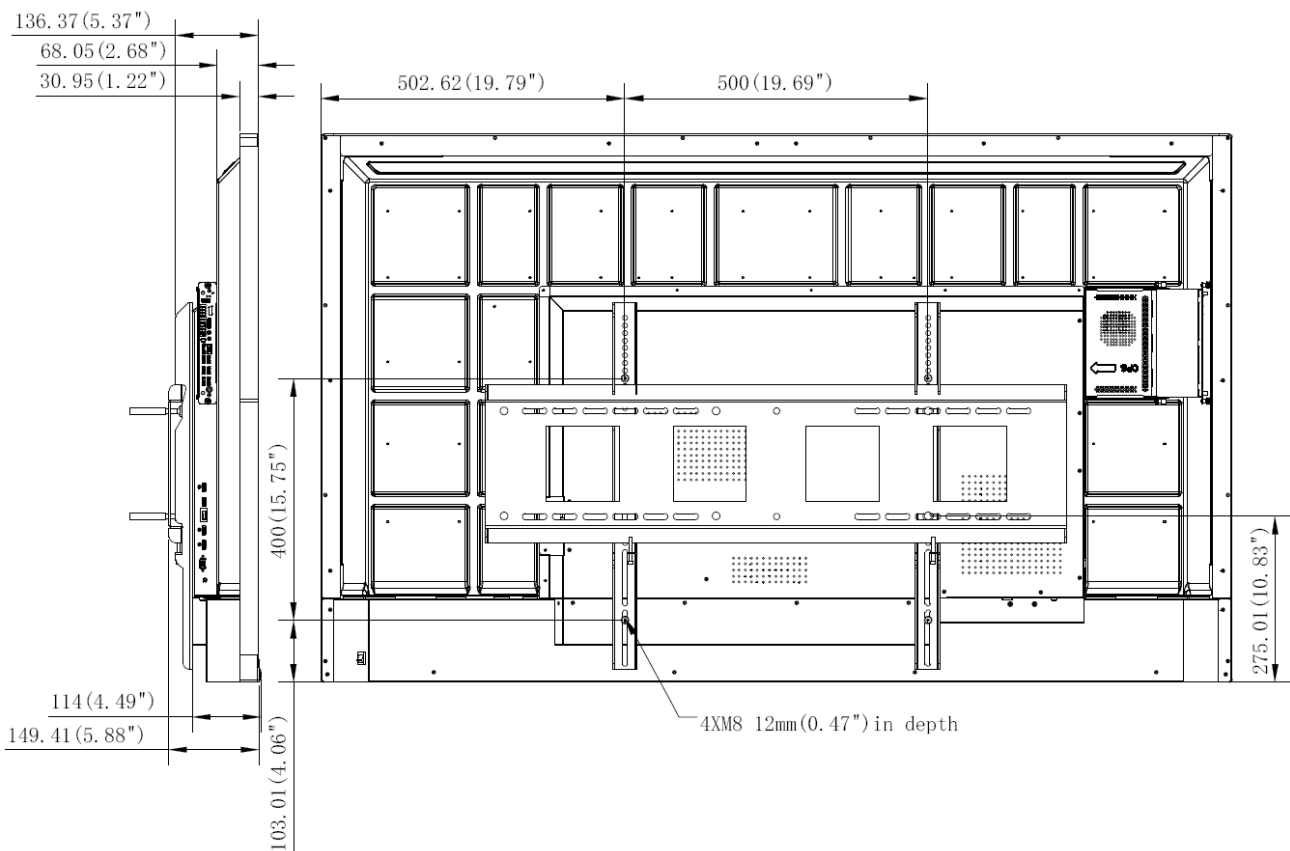

Bottom interfaces of the rear panel:

Left interfaces of the rear panel:

Interface	Description	Interface	Description
1.TOUCH-USB	Peripheral Touch Interface	2.RS-232	RS-232 Serial Port
3.LAN 1	Ethernet Interface 1	4.LAN 2	Ethernet Interface 2
5.SPDIF OUT	Digital Multi-media Speaker Interface	6.LINE OUT	Earphone Interface
7.LINE IN	Audio Input Interface	---	---
8.AUDIO IN	Audio Input Interface	9.VGA IN	VGA Input Interface
10.HDMI IN2	HDMI2 Input Interface	11.HDMI IN1	HDMI1 Input Interface
12.MULTI-USB	Multi-function USB Interface	13.USB 2.0	USB 2.0 Interface
14.HDMI OUT	HDMI Output Interface	---	---

## ▪ Dimensions (unit: mm)

Without wall-mounted backboard:

With wall-mounted backboard:

**Installation**  
Wall mounting

The rear should be installed on the hook holes

**NOTE**

The bracket for wall mount can be moved horizontally. Please leave a space no less than 6 cm at each side, or a space no less than 12 cm at one side for maintenance service.