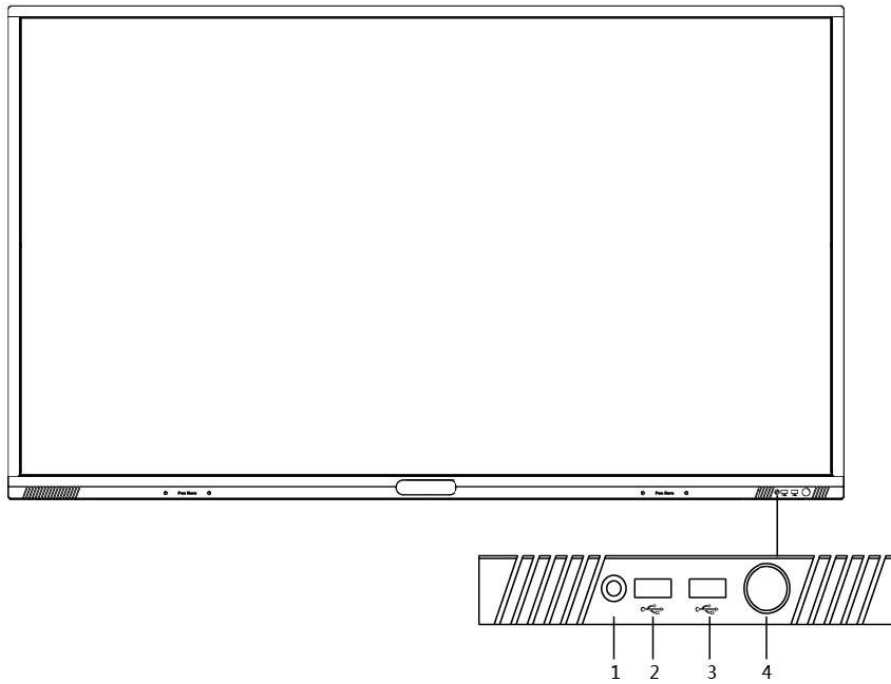

### Key Features

- 4K display, and the resolution of the input signal is up to 3840 × 2160.
- 20 px ultra fine writing, and 1 mm writing in diameter recognizable.
- Built-in interactive whiteboard system allows sharing by scanning QR code.
- Annotating on any interfaces supports 20 people writing at the same time.
- Built-in Wi-Fi realizes wireless screen mirroring supporting 2/4-split screen without any cable connection.
- Software and hardware video conferences realize tele-cooperation.

▪ Physical Interface

Front panel:

Back panel:

Interface	Description
1. 	Light sensor
2-3. USB	Self- adaptive PC-USB and Android-USB
4. 	Power button Short press to go to power saving status. Long press to turn on or turn off the device.
5. 	Power interface
6. 	Power switch