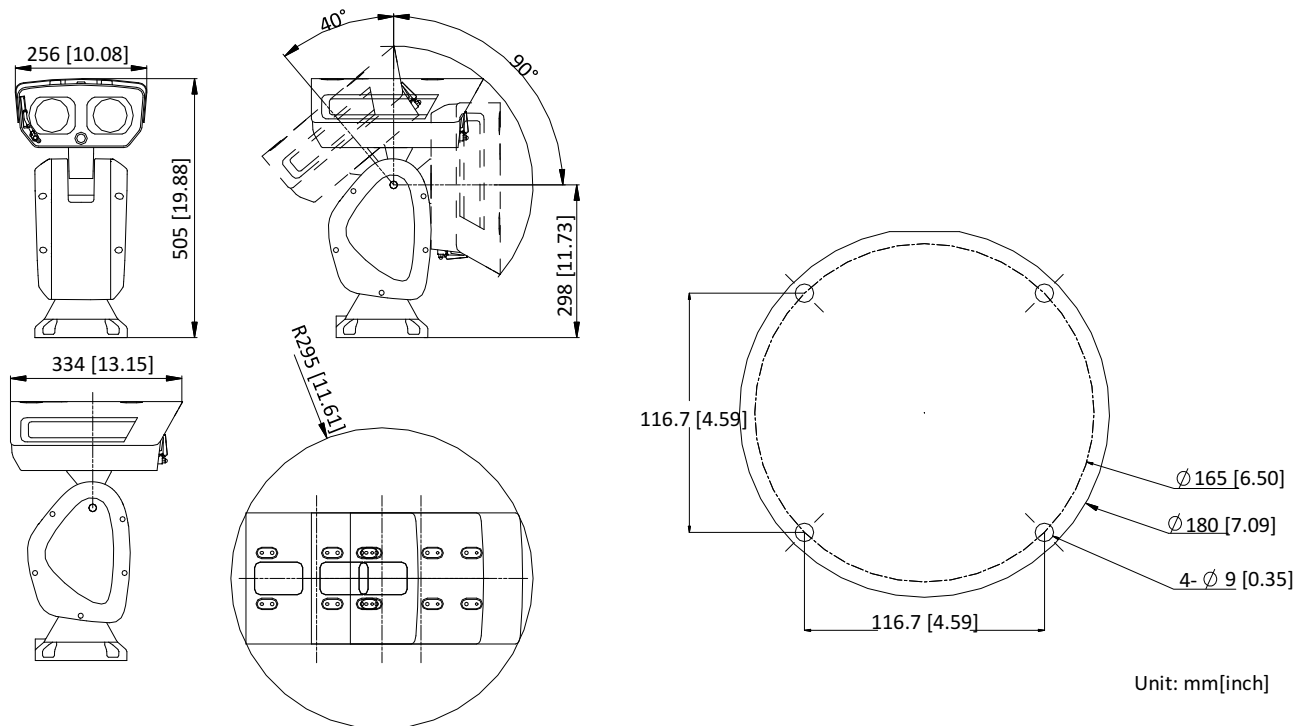

Available Model

DS-2DY9225I5H-A (C), 24 VAC

Dimensions

Accessories

DS-1693ZJ

Wall Mounting Bracket

HIKVISION®

Headquarters

No.555 Qianmo Road, Binjiang District,
Hangzhou 310051, China
T +86-571-8807-5998
overseasbusiness@hikvision.com

Hikvision USA
T +1-909-895-0400
sales.usa@hikvision.com

Hikvision Australia
T +61-2-8599-4233
salesau@hikvision.com

Hikvision India
T +91-22-28469900
sales@pramahikvision.com

Hikvision Canada
T +1-866-200-6690
sales.canada@hikvision.com

Hikvision Thailand
T +662-275-9949
sales.thailand@hikvision.com

Hikvision Europe
T +31-23-5542770
sales.eu@hikvision.com

Hikvision Italy
T +39-0438-6902
info.it@hikvision.com

Hikvision Brazil
T +55 11 3318-0050
Latam.support@hikvision.com

Hikvision Turkey
T +90 (216)521 7070- 7074
sales.tr@hikvision.com

Hikvision Malaysia
T +601-7652-2413
sales.my@hikvision.com

Hikvision UK & Ireland
T +01628-902140
sales.uk@hikvision.com

Hikvision South Africa
Tel: +27 (10) 0351172
sale.africa@hikvision.com

Hikvision France
T +33(0)1-85-330-450
info.fr@hikvision.com

Hikvision Kazakhstan
T +7-727-9730667
nikia.panfilov@hikvision.ru

Hikvision Vietnam
T +84-974270888
sales.vt@hikvision.com

Hikvision UAE
T +971-4-4432090
salesme@hikvision.com

Hikvision Singapore
T +65-6684-4718
sg@hikvision.com

Hikvision Spain
T +34-91-737-16-55
info.es@hikvision.com

Hikvision Tashkent
T +99-87-1238-9438
uzb@hikvision.ru

Hikvision Hong Kong
T +852-2151-1761
info.hk@hikvision.com

Hikvision Russia
T +7-495-669-67-99
saleru@hikvision.com

Hikvision Korea
T +82-[0]31-731-8817
sales.korea@hikvision.com

Hikvision Poland
T +48-22-460-01-50
info.pl@hikvision.com

Hikvision Indonesia
T +62-21-2933759
Sales.Indonesia@hikvision.com

Hikvision Colombia
sales.colombia@hikvision.com