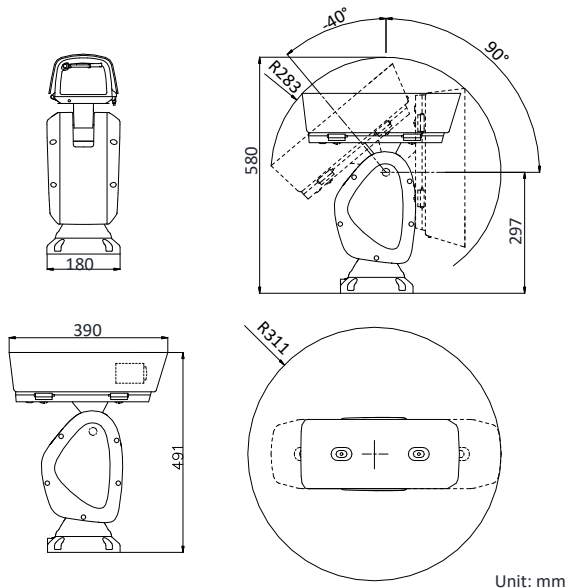

Order Model

DS-2DY9250X-A 24 VAC

Dimensions

Unit: mm

Accessories

DS-1693ZJ

Wall Mount

Distributed by