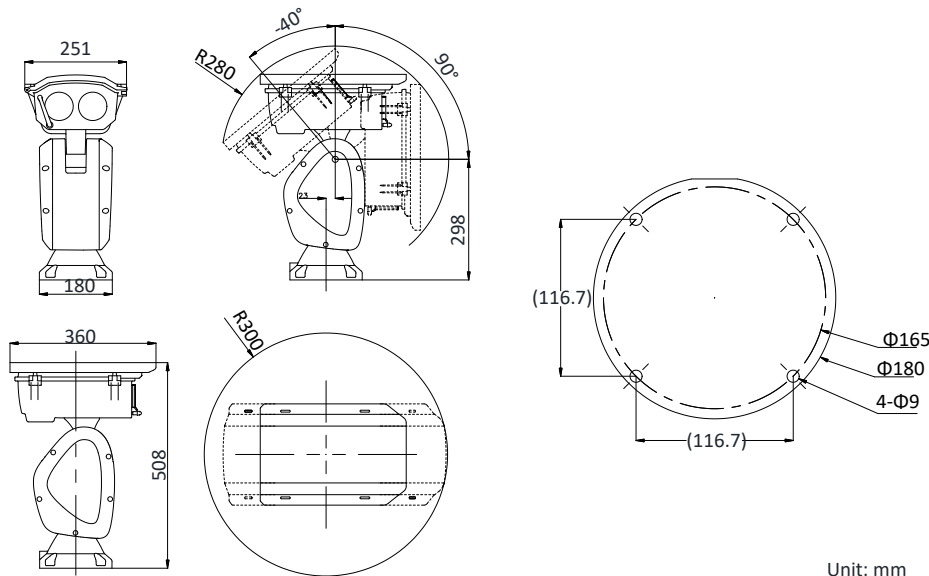

Order Model

DS-2DY9250IAX-A 24 VAC

Dimensions

Unit: mm

Accessories

DS-1693ZJ

Wall Mount

Distributed by