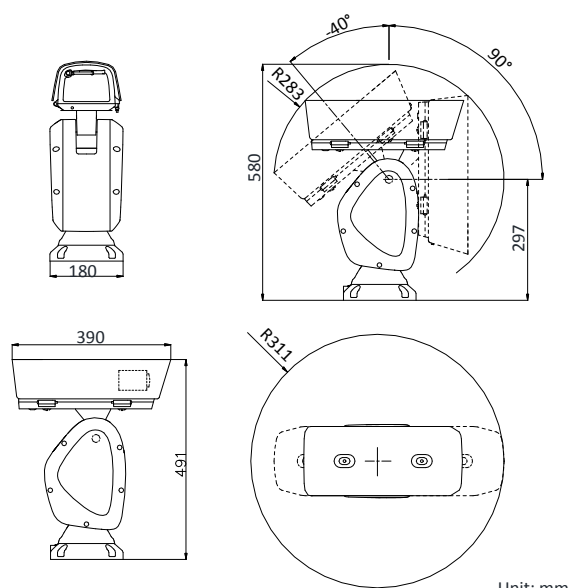

DORI

The DORI (detect, observe, recognize, identify) distance gives the general idea of the camera ability to distinguish persons or objects within its field of view.

It is calculated based on the camera sensor specification and the criteria given by EN 62676-4: 2015.

**You are recommended to purchase memory card together with the product if needed. After ordering, the memory card will be installed to product during manufacturing.*

Dimensions

Unit: mm

Accessory

DS-1693ZJ
Wall Mounting Bracket