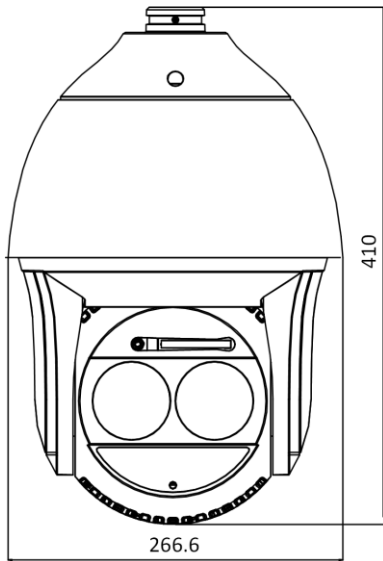

Dimensions

Unit: mm

Accessory

Included

Optional