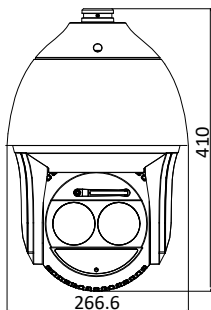

Weight	Approx. 8 kg (17.64 lb)
--------	-------------------------

DORI

The DORI (detect, observe, recognize, identify) distance gives the general idea of the camera ability to distinguish persons or objects within its field of view.

It is calculated based on the camera sensor specification and the criteria given by EN 62676-4: 2015.

DORI	Detect	Observe	Recognize	Identify
Definition	25 px/m	63 px/m	125 px/m	250 px/m
Distance (Tele)	2786.2 m (9141.1 ft)	1105.6 m (3627.4 ft)	557.2 m (1828.2 ft)	278.6 m (914.1 ft)

Order Model

DS-2DF8436I5X-AELW (C), with wiper, 24 VAC & Hi-PoE

Dimensions

Unit: mm

Accessory

Included:

Installation Adapter

Optional: