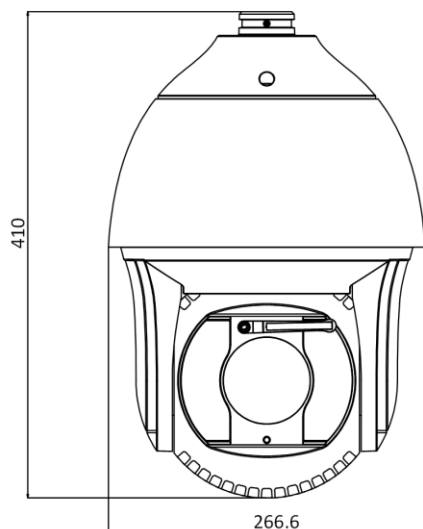

Dimensions

Unit: mm

Accessory

Included

Optional