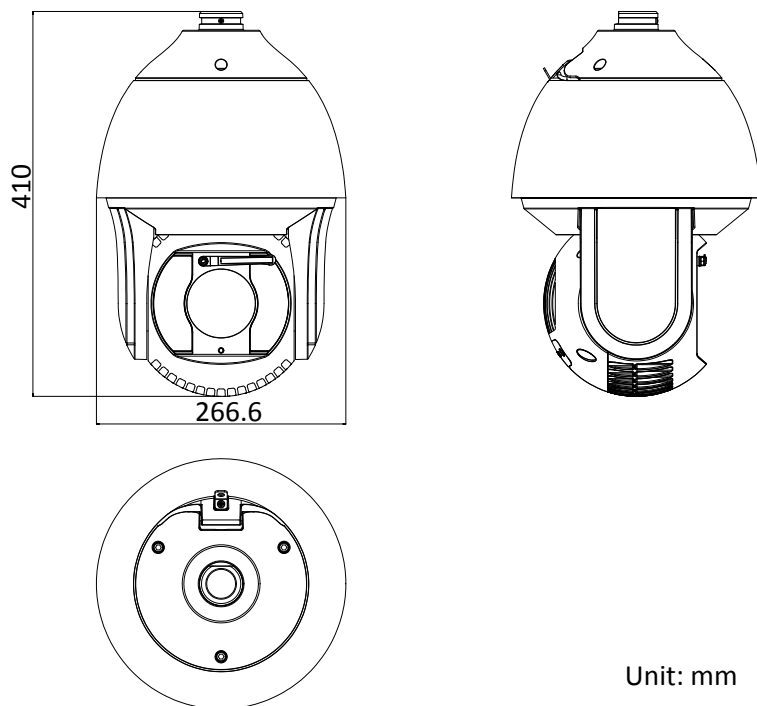

Weight	Approx. 8 kg (17.64 lb)
--------	-------------------------

DORI

The DORI (detect, observe, recognize, identify) distance gives the general idea of the camera ability to distinguish persons or objects within its field of view.

It is calculated based on the camera sensor specification and the criteria given by EN 62676-4: 2015.

DORI	Detect	Observe	Recognize	Identify
Definition	25 px/m	63 px/m	125 px/m	250 px/m
Distance (Tele)	2768.2 m (9141.1 ft)	1105.6 m (3627.4 ft)	557.2 m (1828.2 ft)	278.6 m (914.1 ft)

Order Model

DS-2DF8242IX-AEL (C), without wiper, 24 VAC & Hi-PoE

DS-2DF8242IX-AELW (C), with wiper, 24 VAC & Hi-PoE

Dimensions

Unit: mm

Accessory

Included:

Installation Adapter