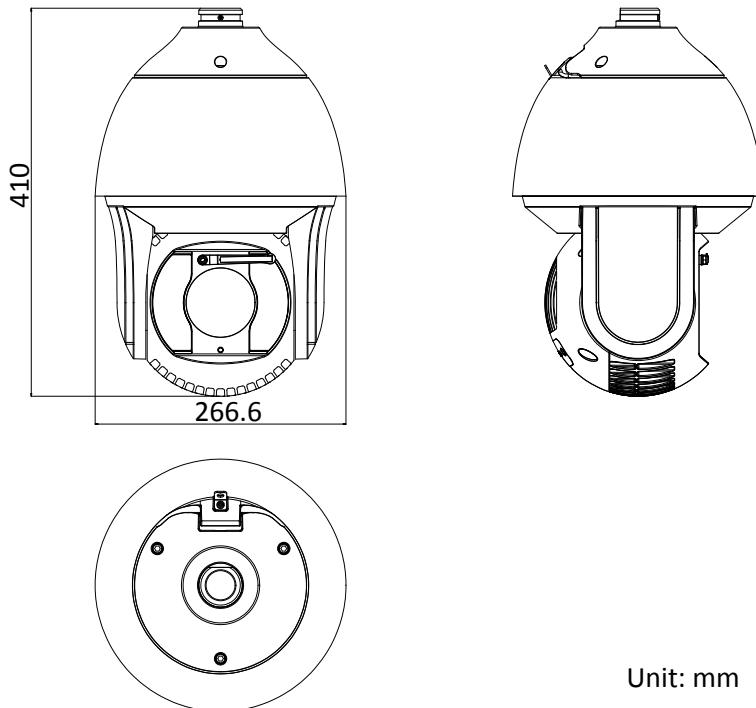

Weight	Approx. 8 kg (17.64 lb)
--------	-------------------------

DORI

The DORI (detect, observe, recognize, identify) distance gives the general idea of the camera ability to distinguish persons or objects within its field of view.

It is calculated based on the camera sensor specification and the criteria given by EN 62676-4: 2015.

DORI	Detect	Observe	Recognize	Identify
Definition	25 px/m	63 px/m	125 px/m	250 px/m
Distance (Tele)	1493.3 m (4899.4 ft)	592.6 m (1944.2 ft)	298.7 m (979.9 ft)	149.3 m (489.9 ft)

Order Model

DS-2DF8225IX-AEL (B), without wiper, 24 VAC & Hi-PoE

DS-2DF8225IX-AELW (B), with wiper, 24 VAC & Hi-PoE

Dimensions

Unit: mm

Accessory

Included:

Installation Adapter