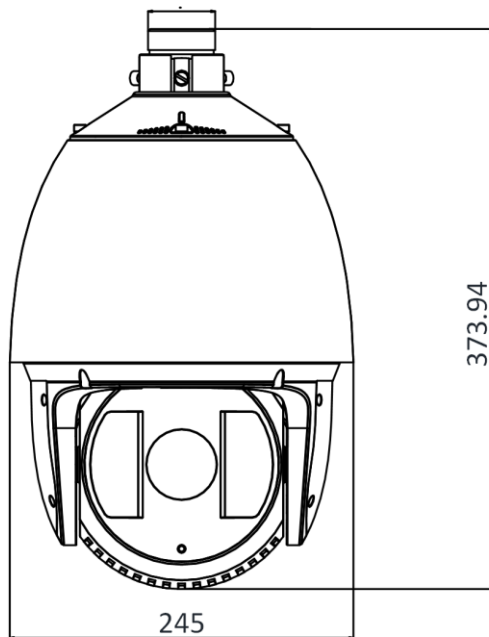

Dimensions

Unit: mm

Accessory

Included

Optional