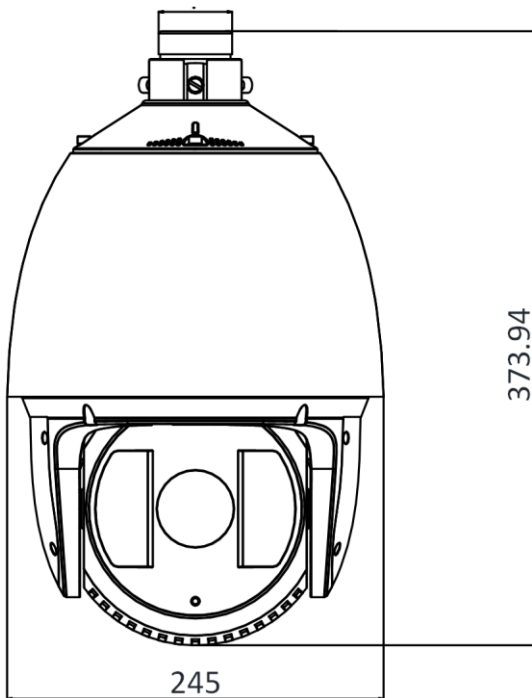

DS-2DF7232IX-AELW (D), with wiper, 24 VAC & Hi-PoE

Dimensions

Unit: mm

Accessory

Included

DS-1681ZJ
Installation Adapter

Optional

DS-1604ZJ
Wall Mount