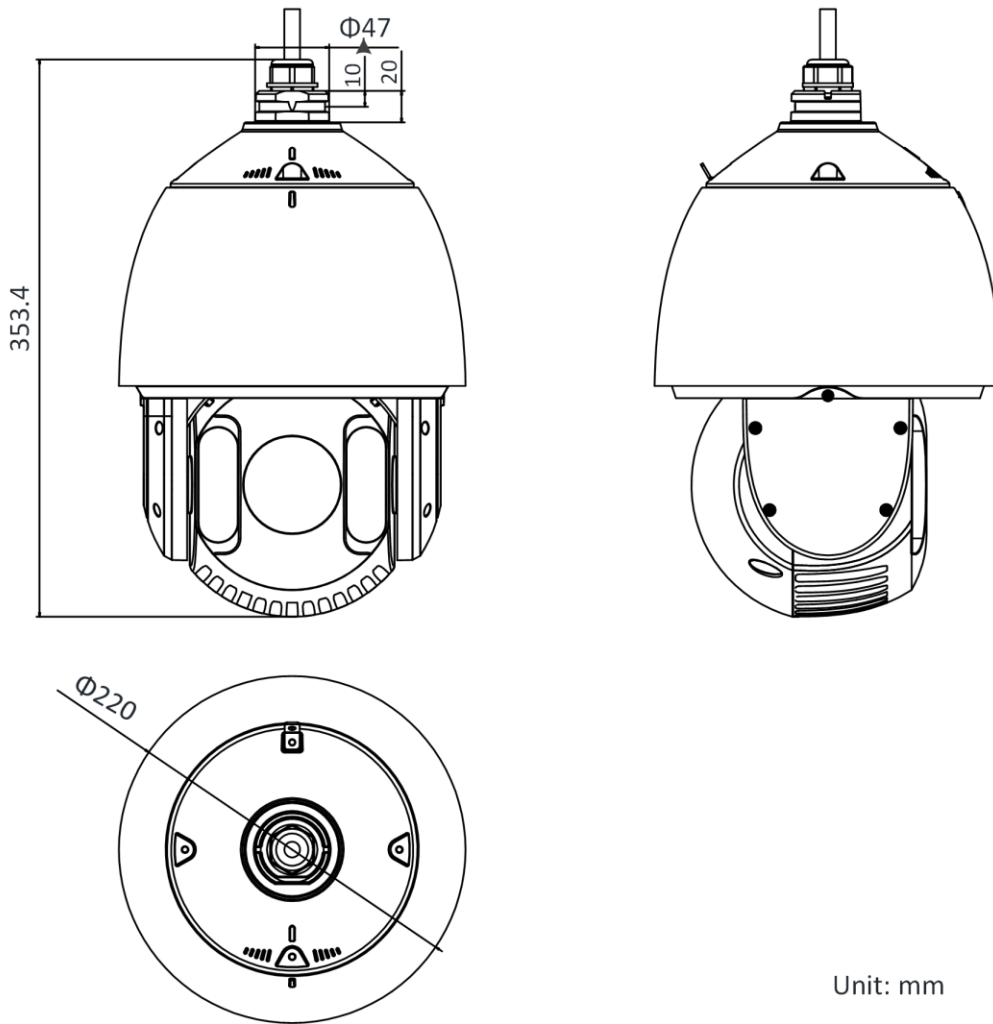

Unit: mm

Accessory

Optional