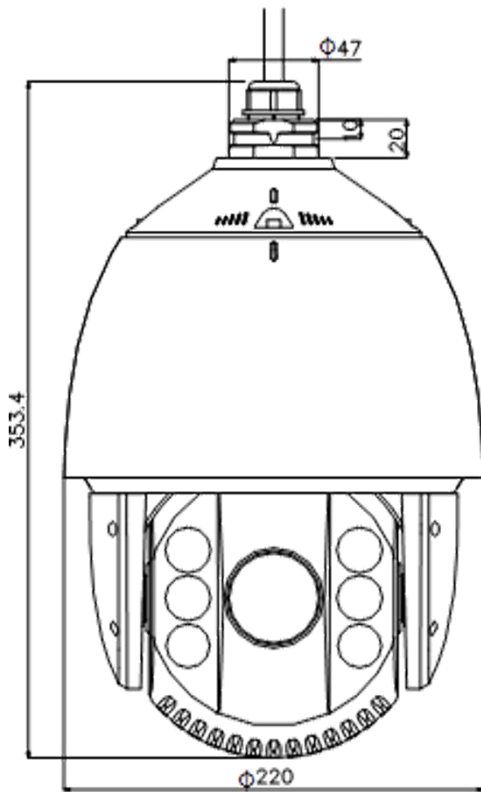

DORI

The DORI (detect, observe, recognize, identify) distance gives the general idea of the camera ability to distinguish persons or objects within its field of view. It is calculated based on the camera sensor specification and the criteria given by EN 62676-4: 2015.

DORI	Detect	Observe	Recognize	Identify
Definition	25 px/m	63 px/m	125 px/m	250 px/m
Distance (Tele)	1963.6 m (6442.4 ft)	779.2 m (2556.5 ft)	392.7 m (1288.5 ft)	196.4 m (644.2 ft)

Available Model

DS-2DE7232IW-DE, 24 VAC & Hi-PoE

Dimensions

Unit: mm

Accessory

Optional

**DS-1604ZJ-Box-Corner
Wall Mount with Junction
Box**

**DS-1602ZJ
Wall Mount**

**DS-1604ZJ-Box
Wall Mount with Junction
Box**

**DS-1604ZJ
Wall Mount**