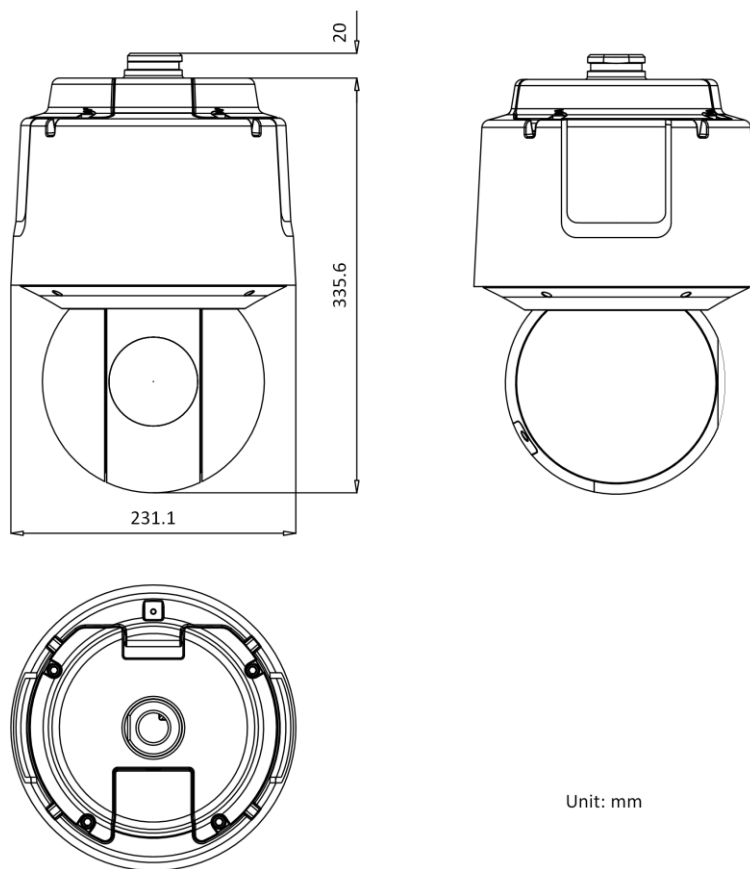

Dimensions

Unit: mm

Accessory

Included

Installation Adapter

Optional

DS-1602ZJ-P
Wall Mount

DS-1604ZJ-BOX-P
Wall Mount with Junction
Box