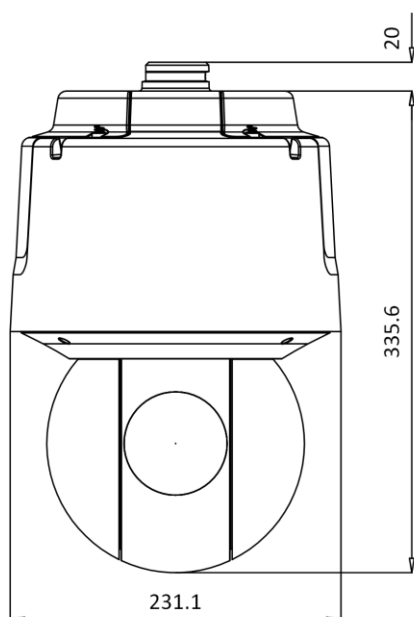

Dimensions

Unit: mm

Accessory

Included

Optional