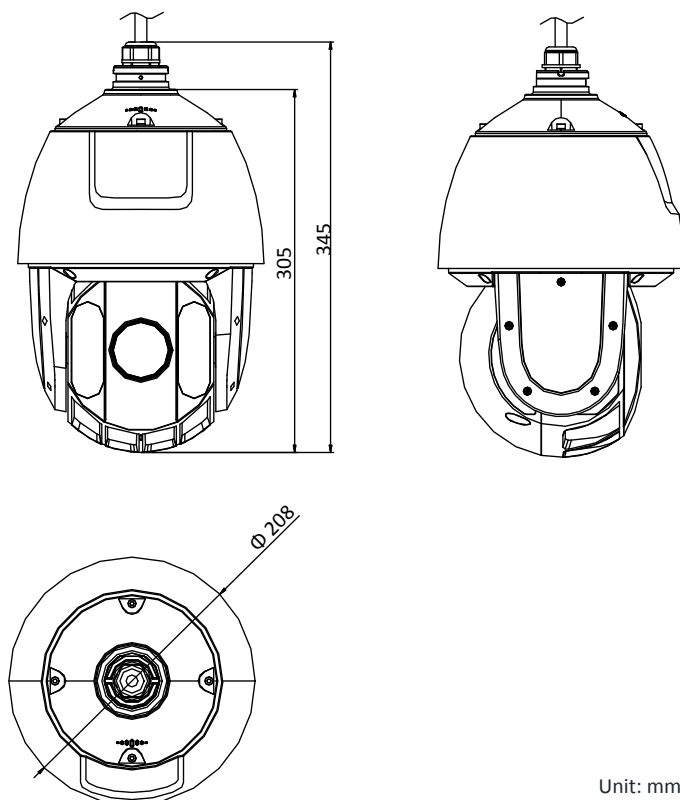

	Finnish, Croatian, Slovenian, Serbian, Turkish, Korean, Traditional Chinese, Thai, Vietnamese, Japanese, Latvian, Lithuanian, Portuguese (Brazil)
Power	24 VAC, 2.2 A, 50/60 Hz and Hi-PoE, 42.5 to 57 VDC, 1.41 A Max.: 30 W, including max. 10W for IR
Working Temperature	-30°C to 65°C (-22°F to 149°F)
Working Humidity	≤ 90%
Protection Level	IP66 Standard, 4000V Lightning Protection, Surge Protection and Voltage Transient Protection
Material	ADC 12, PC+10% GF
Dimensions	Φ 208 mm × 345 mm (Φ 8.19" × 13.58")
Weight	Approx. 3.3 kg (7.28 lb)

Dimensions

Unit: mm

Accessory

Optional:

DS-1604ZJ
Wall mount

DS-1602ZJ
Wall mount

DS-1604ZJ-box
Wall mount with junction box

DS-1604ZJ-BOX-CORNER
Wall Mount with
junction box