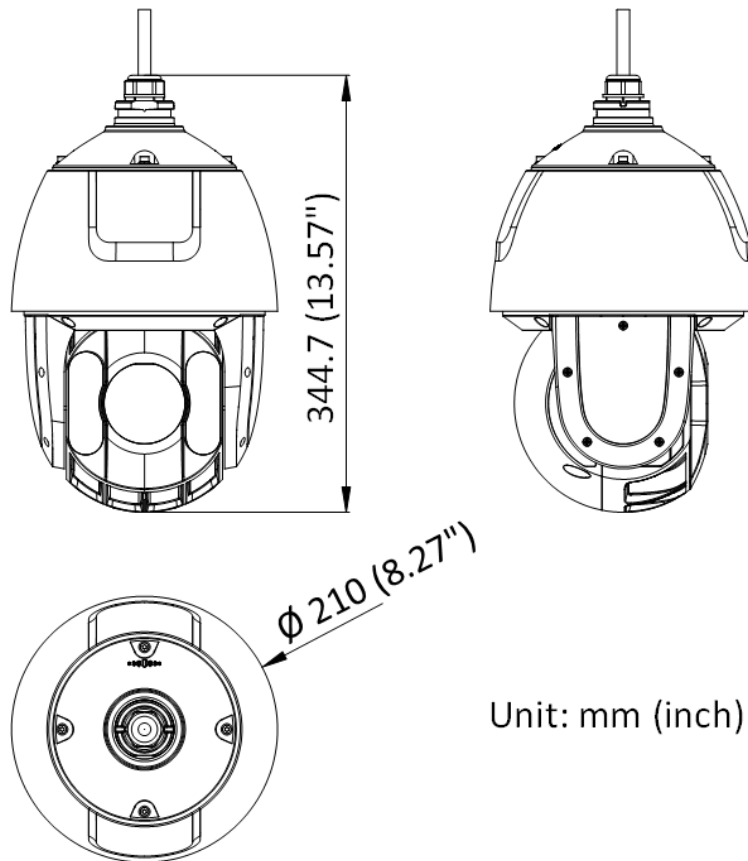

▪ **Dimension**

▪ **Accessory**

▪ **Included**

DS-1602ZJ
Wall mount

▪ **Optional**

DS-1682ZJ	DS-1604ZJ-pole	DS-1663ZJ	DS-1673ZJ	DS-1604ZJ