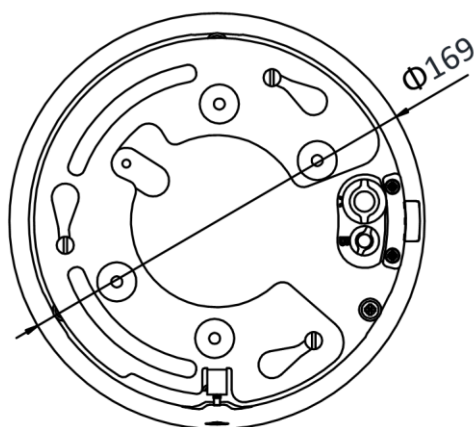

Dimensions

Unit: mm

Accessory

Optional