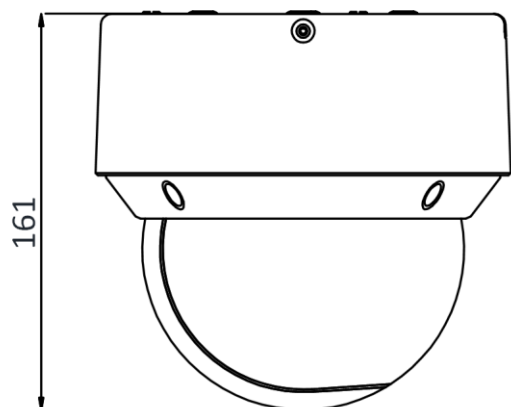

Dimensions

Unit: mm

Accessory

Optional