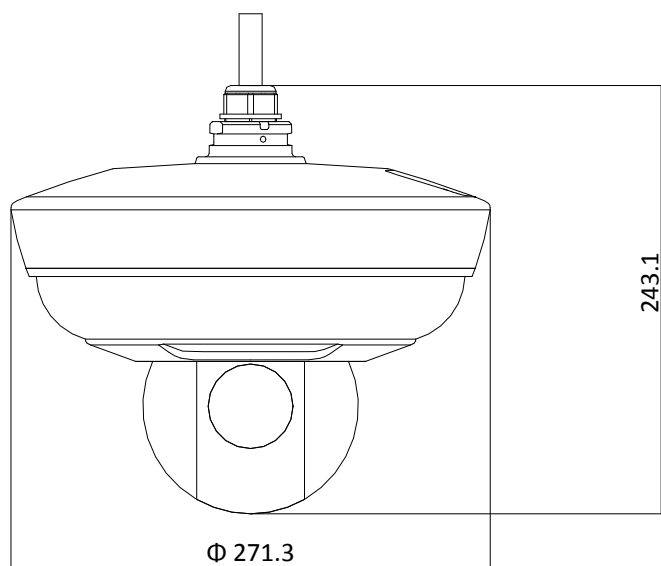

API	Open-ended, support ONVIF, ISAPI, and CGI, support HIKVISION SDK and Third-Party Management Platform
Simultaneous Live View	Up to 4 × 4 channels
User/Host	Up to 32 users 3 levels: Administrator, Operator and User
Security Measures	User authentication (ID and PW), Host authentication (MAC address); HTTPS encryption; IEEE 802.1x port-based network access control; IP address filtering
Client	iVMS-4200, iVMS-4500, iVMS-5200, Hik-Connect
Web Browser	IE8 to 11, Chrome 31.0 to 44, Firefox 30.0 to 51
Interface	
Network Interface	1 RJ45 10 M/100 M Ethernet
Audio Interface	1-ch audio input and 1-ch audio output
Alarm Interface	1-ch alarm input and 1-ch alarm output
General	
Power	12 VDC & PoE+ (802.3 at, class 4) Max.27 W (Max. 9 W for IR)
Working Temperature	-30°C to 65°C (-22°F to 149°F), with heater on
Working Humidity	≤ 90%
Protection Level	IP66, TVS 4000V Lightning Protection, Surge Protection and Voltage Transient Protection
Material	PC & Aluminum alloy
Dimensions	Φ 271.3 mm × 243.1 mm (Φ 10.68" × 9.57")
Weight	Approx. 3.2 kg (7.05 lb)

Available Model

DS-2PT5326IZ-DE (5-50 mm)(4 mm), 12 VDC & PoE+

Dimensions

Unit: mm