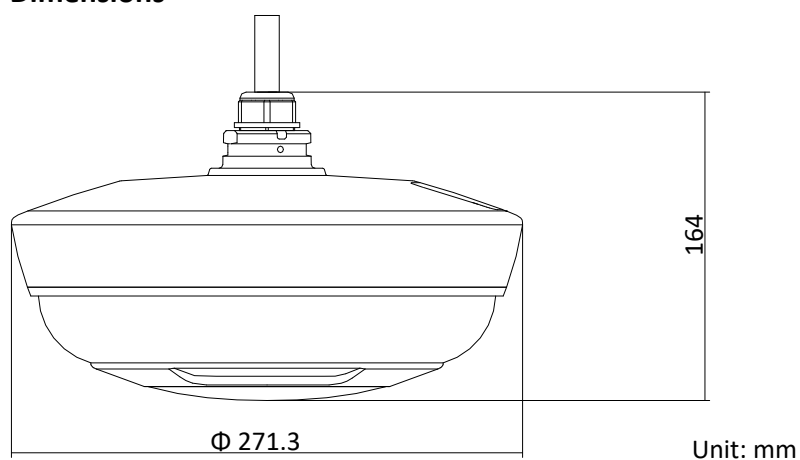

General

Power	12 VDC & PoE+ (802.3 at, class 4) Max.21 W (Max. 7 W for IR)
Working Temperature	-40°C to 70°C (-40°F to 158°F), with heater on
Working Humidity	≤ 90%
Protection Level	IP66, TVS 4000V Lightning Protection, Surge Protection and Voltage Transient Protection
Material	PC & Aluminum alloy
Dimensions	Φ 271.3 mm × 164 mm (Φ 10.68" × 6.46")
Weight	Approx. 2.5 kg (5.51 lb.)

Available Model

DS-2PT5306IZ-DE(4mm), 12 VDC & PoE+ (802.3 at, class 4)

Dimensions