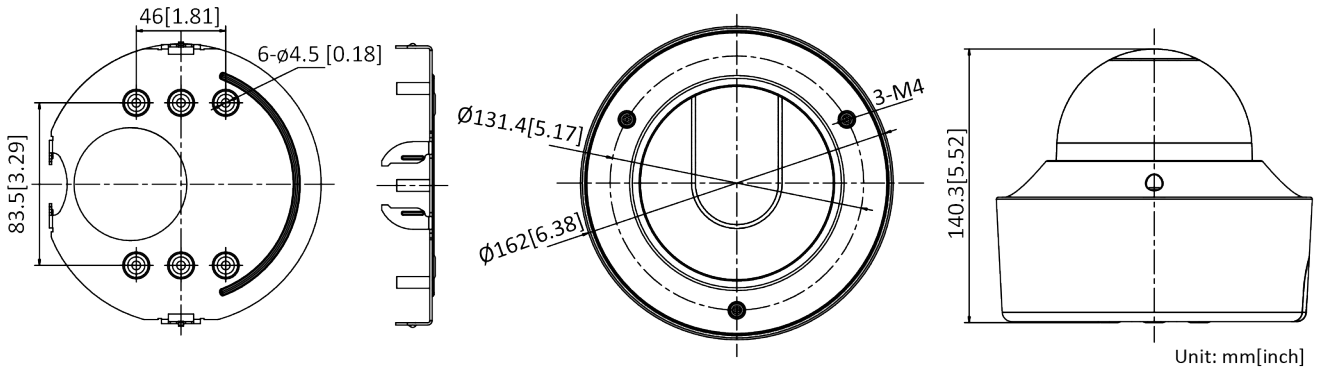

Network	
Client	iVMS-4200, Hik-Connect, iVMS-5200, Hik-Central
Web Browser	Plug-in required live view: IE8-11, Chrome 41-44, Mozilla Firefox30.0-51, Safari8.0+ Plug-in free live view: Chrome 45+, Mozilla Firefox52+
Interface	
Audio	1-ch 3.5 mm input (line in), 1-ch 3.5 mm output (line out), mono
Communication Interface	1 RJ45 10M/100M/1000M Ethernet port
Alarm	1 input, 1 output (up to 12 VDC 1A or 10 VAC 500 mA)
Video Output	1Vp-p composite output (75 Ω/CVBS), 4CIF resolution
Power Output	12 VDC, max. 100 mA (supported by all power supply types)
On-board storage	Built-in micro SD/SDHC/SDXC slot, up to 256 GB
Reset Button	Yes
Audio	
Environment Noise Filtering	Yes
Audio Sampling Rate	8 kHz/16 kHz/32 kHz/44.1 kHz/48 kHz
General	
Firmware Version	5.5.80
Operating Conditions	-IZS: -30 °C to 60 °C (-22 °F to 140 °F), humidity 95% or less (non-condensing) -IZHS: -40 °C to 60 °C (-40 °F to 140 °F), humidity 95% or less (non-condensing)
Power Supply	12 VDC ± 20%, two-core terminal block; PoE (802.3at, class 4)
Power Consumption and Current	-IZS: With extra load: 12 VDC, 1.3 A, max. 15 W; PoE (802.3at, 42.5 V to 57 V), 0.4 A to 0.3 A, class 4 Without extra load: 12 VDC, 1.1 A, max. 13 W; PoE (802.3at, 42.5 V to 57 V), 0.4 A to 0.3 A, class 4 -IZHS: With extra load: 12 VDC, 1.5 A, max. 18 W; PoE (802.3at, 42.5 V to 57 V), 0.4 A to 0.3 A, class 4 Without extra load: 12 VDC, 1.3 A, max. 16 W; PoE (802.3at, 42.5 V to 57 V), 0.4 A to 0.3 A, class 4 “with extra load” means that an extra device is connected to and powered by the camera.
Protection Level	IP67, IK10
Material	Aluminum Alloy
Dimensions	Camera: Φ162 × 140.3 mm (Φ6.4" × 5.5") With package: 251 × 215 × 189 mm (9.9" × 8.5" × 7.4")
Weight	Camera: 1450 g (3.2 lb.) With package: 1950 g (4.3 lb.)

## Dimension