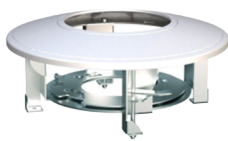

* Listed resolutions are only selectable options. It does not mean that all streams can work at their maximum resolution at the same time.

Available Model

DS-2CD7165G0-IZS(2.8–12 mm)

Dimension

Accessory

DS-1273ZJ-130
Wall Mount

DS-1273ZJ-130B
Wall Mount

DS-1271ZJ-130
Pendant Mount

DS-1279ZJ
Pole

DS-1227ZJ
In-ceiling Mount

DS-1276ZJ-SUS
Corner Mount

DS-1281ZJ-DM23
Inclined Ceiling Mount

DS-1275ZJ-SUS
Vertical Pole Mount

Distributed by