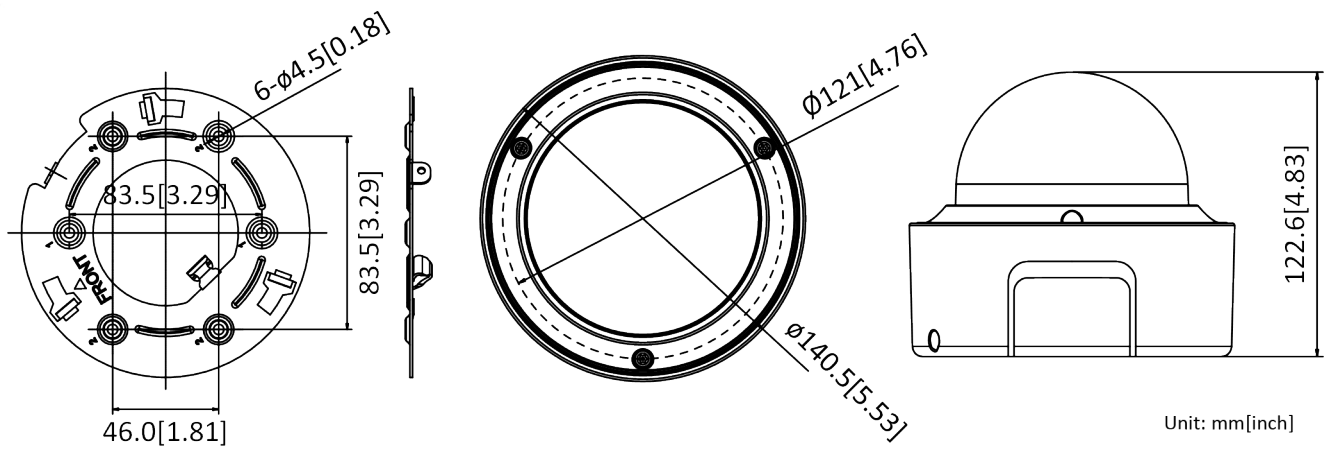

Network	
Client	iVMS-4200, Hik-Connect, iVMS-5200, Hik-Central
Web Browser	Plug-in required live view: IE 8-11, Chrome 41-44, Mozilla Firefox 30.0-51, Safari 8.0+ Plug-in free live view: Chrome 45+, Mozilla Firefox 52+
Interface	
Audio	1-ch 3.5 mm input (line in), 1-ch 3.5 mm output (line out), mono sound
Communication Interface	1 RJ45 10M/100M/1000M Ethernet port 1 RS-485 interface (half duplex, HIKVISION, Pelco-P, Pelco-D, self-adaptive)
Alarm	1 input, 1 output (up to 12 VDC 1A or 10 VAC 500 mA)
Video Output	1Vp-p composite output (75 Ω/CVBS)
Power Output	12 VDC, max. 200mA (supported by all power supply types)
On-board storage	Built-in microSD/SDHC/SDXC slot, up to 256 GB
BNC	CVBS analog output (4CIF resolution), internal
Reset Button	Yes
Audio	
Environment Noise Filtering	Yes
Audio Sampling Rate	8 kHz/16 kHz/32 kHz/44.1 kHz/48 kHz
General	
Firmware Version	5.5.80
Operating Conditions	-30 °C to 60 °C (-22 °F to 140 °F), humidity 95% or less (non-condensing)
Power Supply	12 VDC ± 20%, terminal block; PoE (802.3af, class 3)
Power Consumption and Current	With extra load: 12 VDC, 1.0 A, max. 12.9 W; PoE (802.3af, 36 V to 57 V), 0.2 A to 0.4 A, class 3 Without extra load: 12 VDC, 0.8 A, max. 12.5 W; PoE (802.3af, 36 V to 57 V), 0.2 A to 0.3 A, class 3 “with extra load” means that an extra device is connected to and powered by the camera.
Protection Level	IK10
Material	Aluminum Alloy
Dimensions	Camera: Φ140.5 × 122.6 mm (Φ5.5" × 4.8") With package: 244 × 174 × 173 mm (9.6" × 6.9" × 6.8")
Weight	Camera: approx. 950 g (2.09 lb.) With Package: approx. 1300 g (2.87 lb.)

* Listed resolutions are only selectable options. It does not mean that all streams can work at their maximum resolution at the same time.

Available Model

DS-2CD7165G0-IZS(2.8–12 mm)

Dimension

Accessory

DS-1273ZJ-130
Wall Mount