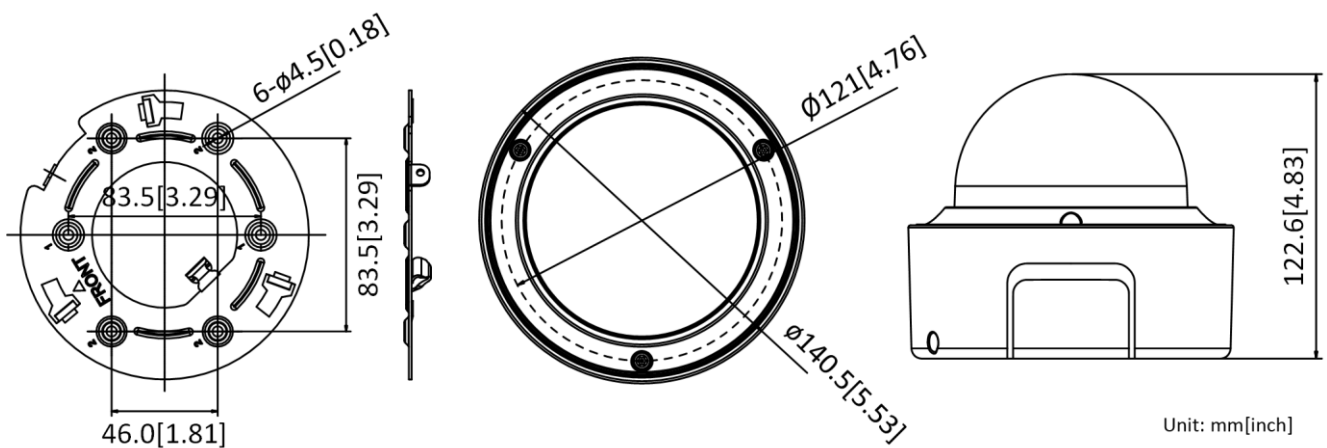

Approval	
EMC	47 CFR Part 15, Subpart B; EN 55032: 2015, EN 61000-3-2: 2014, EN 61000-3-3: 2013, EN 50130-4: 2011 +A1: 2014; AS/NZS CISPR 32: 2015; ICES-003: Issue 6, 2016; KN 32: 2015, KN 35: 2015
Safety	UL 60950-1, IEC 60950-1:2005 + Am 1:2009 + Am 2:2013, EN 60950-1:2005 + Am 1:2009 + Am 2:2013, IS 13252(Part 1):2010+A1:2013+A2:2015
Chemistry	2011/65/EU, 2012/19/EU, Regulation (EC) No 1907/2006
Protection	Ingress protection: IK10 (IEC 62262:2002)

* Listed resolutions are only selectable options. It does not mean that all streams can work at their maximum resolution at the same time.

Available Model

DS-2CD7126G0/L-IZS (2.8 to 12 mm), DS-2CD7126G0/L-IZS(8 to 32 mm)

* /L: Queue management supported.

Dimension

Accessory