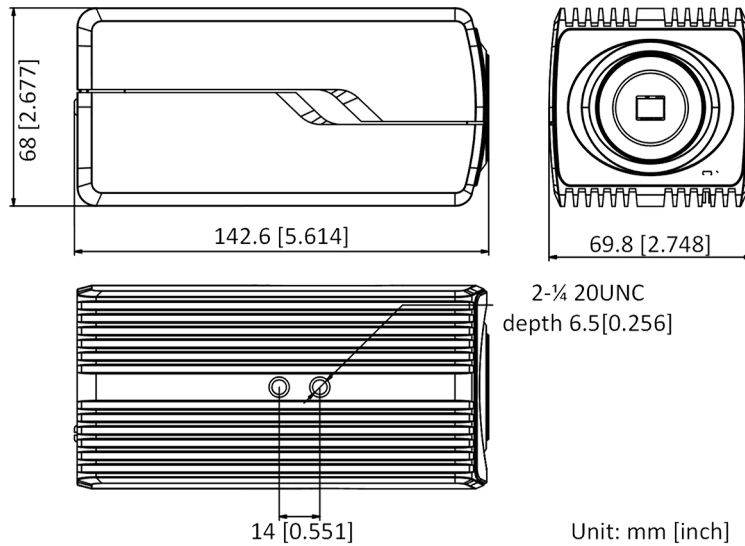

Dimension

Accessory

**HV1050D-12MPIR
10 to 50mm DC Iris**