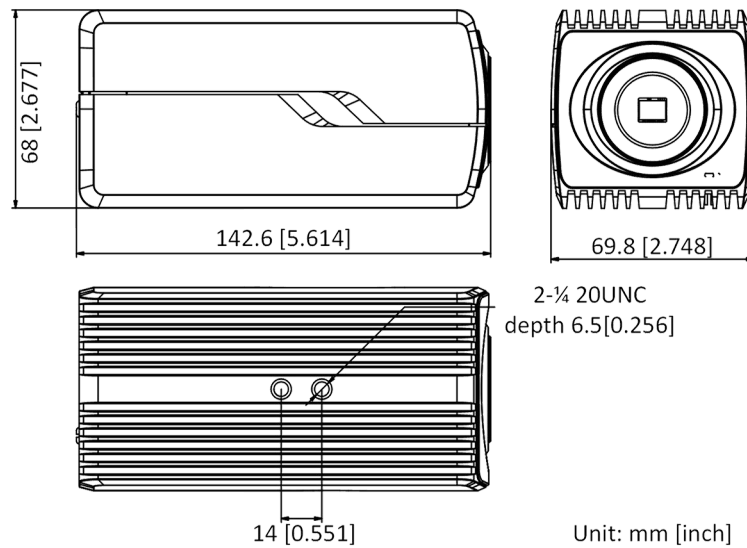

Dimension

Accessory

**HV1250D-MPIR
12 to 50 mm DC Iris**

**HV1140P-8MPIR
11 to 40 mm P-Iris**