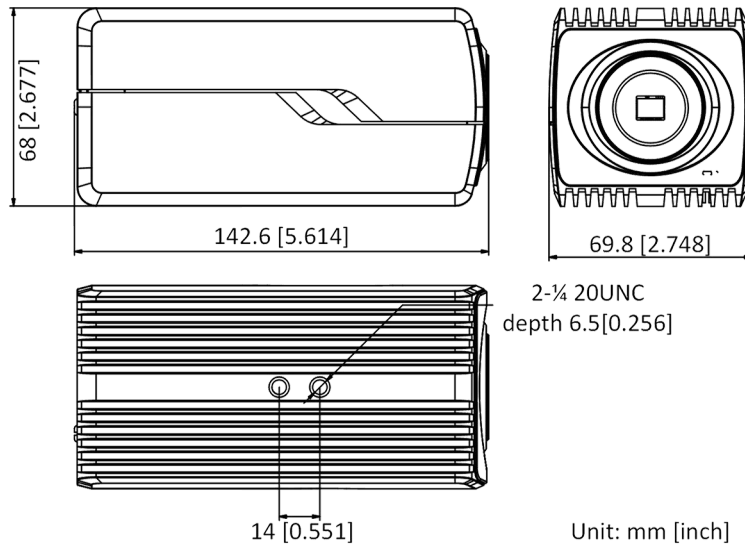

Dimension

Accessory

**HV1250D-MPIR
12 to 50 mm DC Iris**