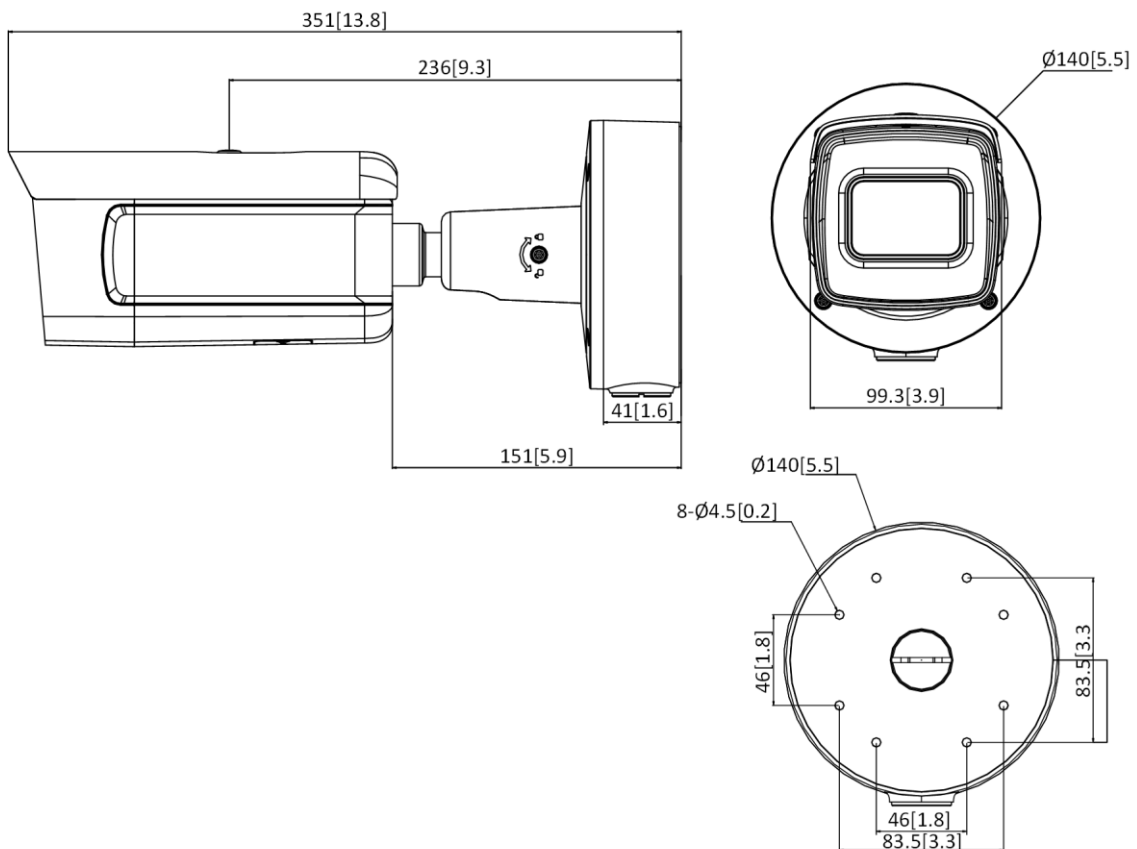

Heater	-H: yes
Material	Metal
Dimensions	Camera: $\Phi 144 \times 347$ mm ($\Phi 5.7'' \times 13.7''$) With package: $405 \times 190 \times 180$ mm ($15.9'' \times 7.5'' \times 7.1''$)
Weight	Camera: approx. 1.85 kg (4.07 lb.) With package: approx. 2.95 kg (6.50 lb.)
Approval	
EMC	47 CFR Part 15, Subpart B; EN 55032: 2015, EN 61000-3-2: 2014, EN 61000-3-3: 2013, EN 50130-4: 2011 +A1: 2014; AS/NZS CISPR 32: 2015; ICES-003: Issue 6, 2016; KN 32: 2015, KN 35: 2015
Safety	UL 60950-1, IEC 60950-1:2005 + Am 1:2009 + Am 2:2013, EN 60950-1:2005 + Am 1:2009 + Am 2:2013, IS 13252(Part 1):2010+A1:2013+A2:2015
Chemistry	2011/65/EU, 2012/19/EU, Regulation (EC) No 1907/2006
Protection	Ingress protection: IK10 (IEC 62262:2002), IP67 (IEC 60529-2013)

* Listed resolutions are only selectable options. It does not mean that all streams can work at their maximum resolution at the same time.

Available Model

DS-2CD5A85G1-IZS (2.8 to 12 mm), DS-2CD5A85G1-IZHS (2.8 to 12 mm), DS-2CD5A85G1-IZS (8 to 32 mm), DS-2CD5A85G1-IZHS (8 to 32 mm)

Dimension