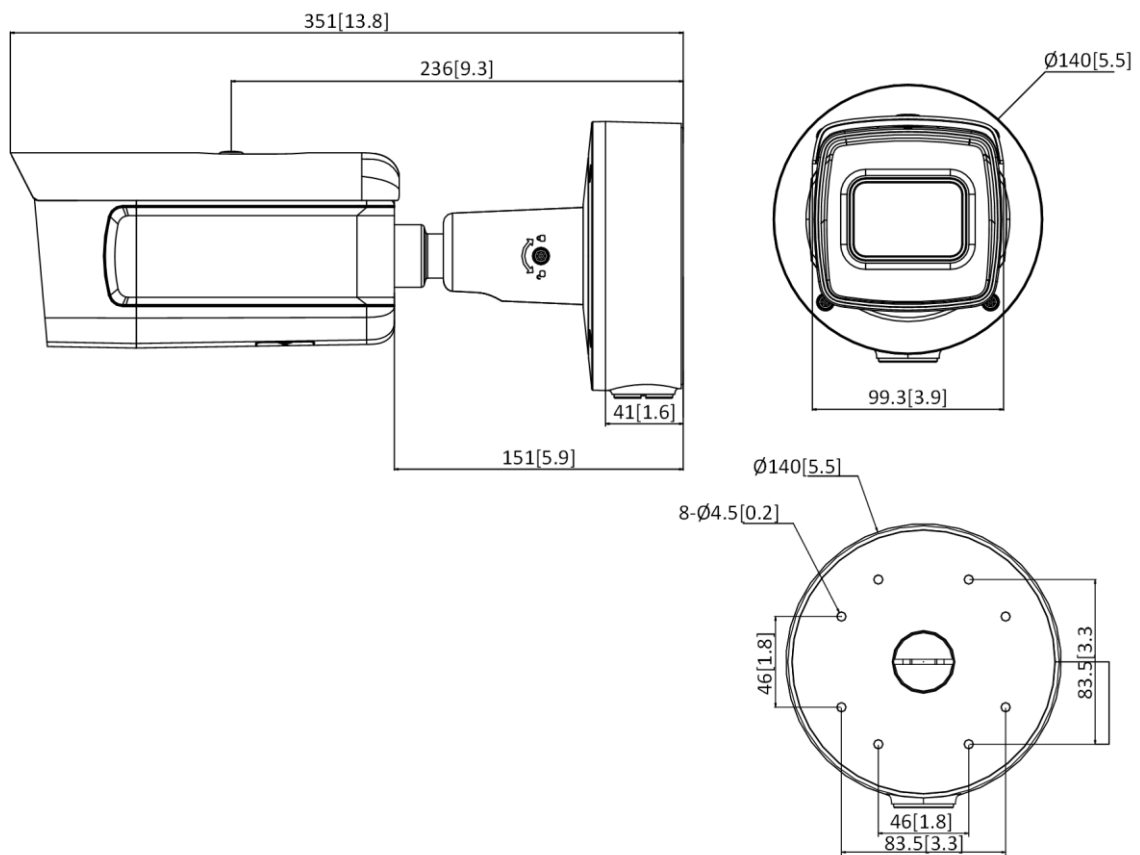

Dimension

Accessory