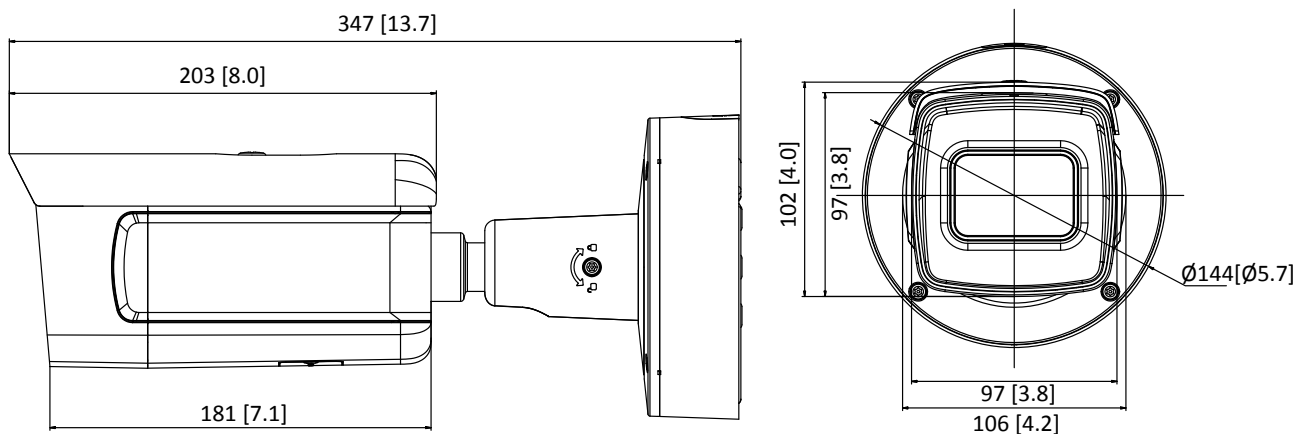

Operating Conditions	-30 °C to 65 °C (-22 °F to 149 °F), -H: -40 °C to 65 °C (-40 °F to 149 °F) Humidity 95% or less (non-condensing)
Power Supply	12 VDC ± 20%, two-core terminal block PoE (802.3at, class 4)
Power Consumption and Current	12 VDC, 1.0 A, max. 12 W; PoE (802.3at, 42.5 V to 57 V), 0.3 A to 0.2 A
Protection Level	IP67, IK10, NEMA 4X
Material	Metal
Dimensions	Camera: $\Phi 144 \times 347$ mm ($\Phi 5.7'' \times 13.7''$) With package: $405 \times 190 \times 180$ mm ($15.9'' \times 7.5'' \times 7.1''$)
Weight	Camera: approx. 2.45 kg (5.40 lb.) With package: approx. 2.7 kg (5.95 lb.)

* Listed resolutions are only selectable options. It does not mean that all streams can work at their maximum resolution at the same time.

Available Model

DS-2CD5A26G0-IZSYUHK (2.7–13.5 mm)

Dimension

Unit: mm[inch]