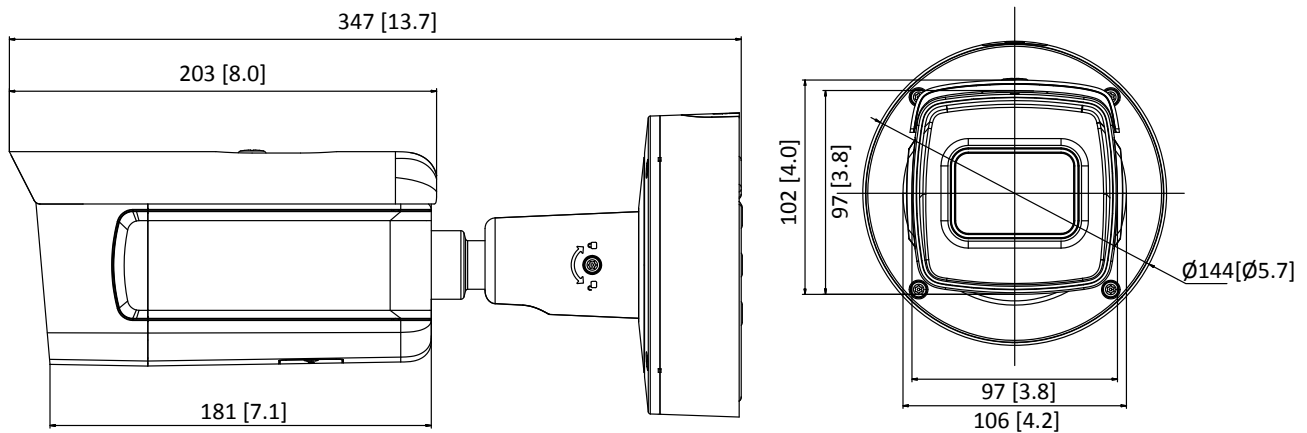

Operating Conditions	-30 °C to 65 °C (-22 °F to 149 °F), -H: -40 °C to 65 °C (-40 °F to 149 °F) Humidity 95% or less (non-condensing)
Power Supply	12 VDC ± 20%, two-core terminal block PoE (802.3at, class 4)
Power Consumption and Current	-IZS: 12 VDC, 1.0 A, max. 12 W; PoE (802.3at, 42.5 V to 57 V), 0.3 A to 0.2 A -IZHS: 12 VDC, 1.3 A, max. 15 W; PoE (802.3at, 42.5 V to 57 V), 0.4 A to 0.3 A
Protection Level	IP67, IK10
Heater	-H: yes
Material	Aluminum alloy
Dimensions	Camera: $\Phi 144 \times 347$ mm ( $\Phi 5.7'' \times 13.7''$ ) With package: $405 \times 190 \times 180$ mm ( $15.9'' \times 7.5'' \times 7.1''$ )
Weight	Camera: approx. 2.45 kg (5.40 lb.) With package: approx. 2.7 kg (5.95 lb.)

## Available Model

DS-2CD5A26G0-IZS (2.8–12 mm), DS-2CD5A26G0-IZHS (2.8–12 mm)

DS-2CD5A26G0-IZS (8–32 mm), DS-2CD5A26G0-IZHS (8–32 mm)

\*-H: Heater supported

## Dimension

Unit: mm[inch]