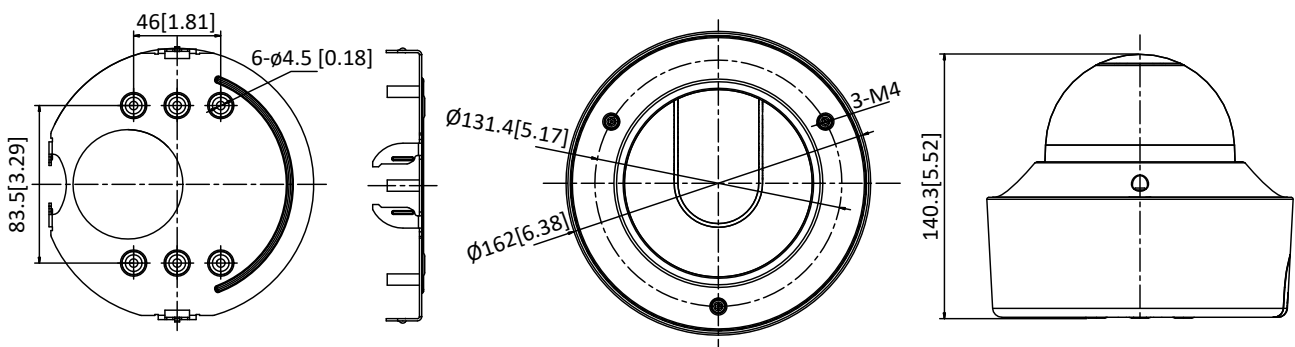

Power Supply	Recommended DC input 12 V, voltage range of 10 to 48 VDC allowed, two-core terminal block PoE (802.3at, class 4)
Power Consumption and Current	With extra load: 12 VDC, 1.1 A, max. 12 W; PoE (802.3at, 42.5 V to 57 V), 0.3 A to 0.2 A, class 4 Without extra load: 12 VDC, 0.95 A, max. 10 W; PoE (802.3at, 42.5 V to 57 V), 0.3 A to 0.2 A, class 4 “with extra load” means that an extra device is connected to and powered by the camera.
Protection Level	IP67, IK10, NEMA 4X
Material	Metal
Dimensions	Camera: $\Phi 162 \times 140.3$ mm ($\Phi 6.4'' \times 5.5''$) With package: $251 \times 215 \times 189$ mm ($9.9'' \times 8.5'' \times 7.4''$)
Weight	Camera: 1450 g (3.20 lb.) With package: 1950 g (4.30 lb.)

Note: Listed resolutions are only selectable options. It does not mean that all streams can work at their maximum resolution at the same time.

Available Model

DS-2CD5546G0-IZSYUHK (2.7 mm – 13.5 mm)

Dimension