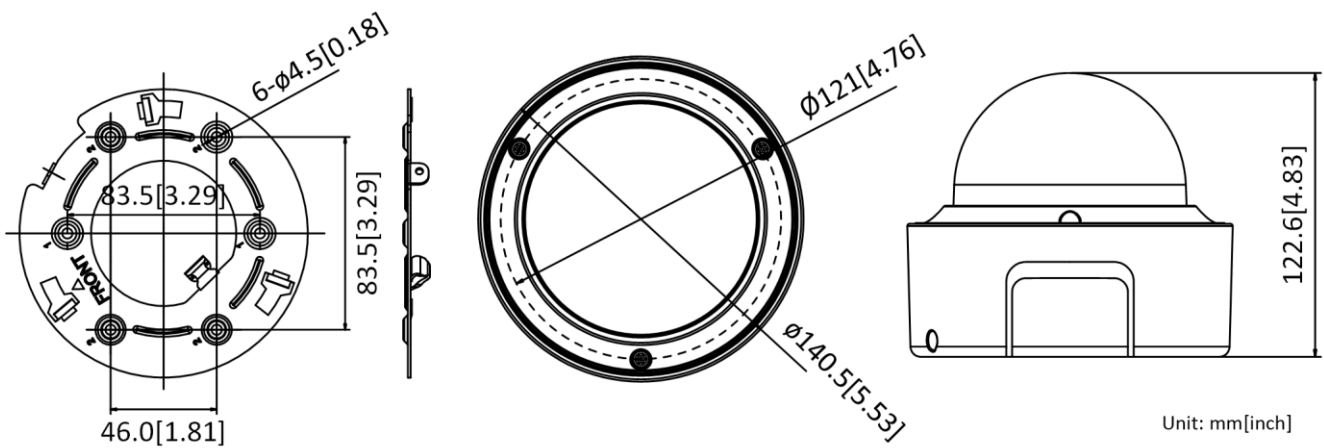

Weight	Camera: approx. 900 g (1.98 lb.) With Package: approx. 1250 g (2.76 lb.)
Approval	
EMC	47 CFR Part 15, Subpart B; EN 55032: 2015, EN 61000-3-2: 2014, EN 61000-3-3: 2013, EN 50130-4: 2011 +A1: 2014; AS/NZS CISPR 32: 2015; ICES-003: Issue 6, 2016; KN 32: 2015, KN 35: 2015
Safety	UL 60950-1, IEC 60950-1:2005 + Am 1:2009 + Am 2:2013, EN 60950-1:2005 + Am 1:2009 + Am 2:2013, IS 13252(Part 1):2010+A1:2013+A2:2015
Chemistry	2011/65/EU, 2012/19/EU, Regulation (EC) No 1907/2006
Protection	Ingress protection: IK10 (IEC 62262:2002)

* Listed resolutions are only selectable options. It does not mean that all streams can work at their maximum resolution at the same time.

Available Model

DS-2CD51C5G0-IZS (2.8 to 12 mm)

Dimension

Accessory