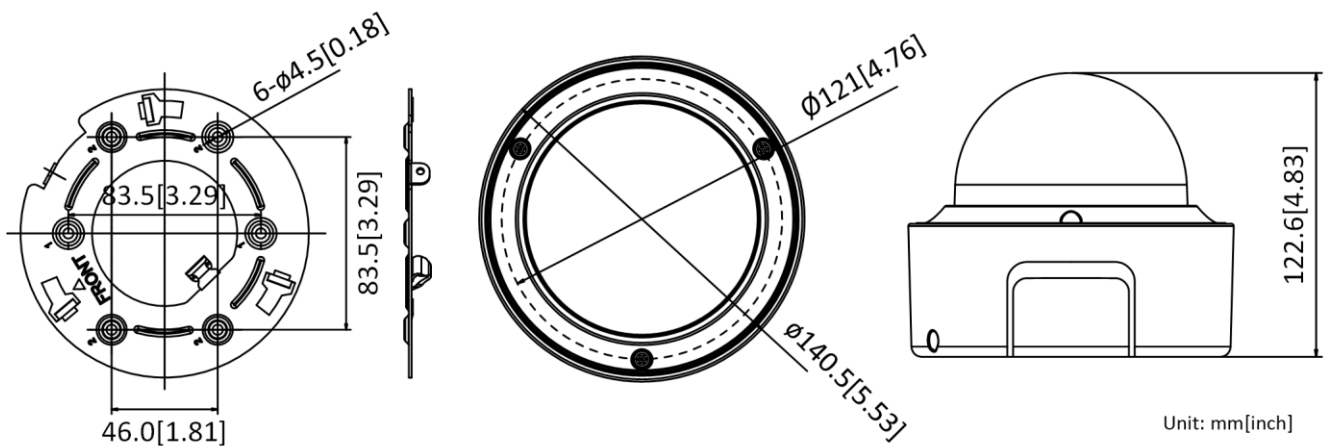

Weight	Camera: approx. 900 g (1.98 lb.) With Package: approx. 1250 g (2.76 lb.)
Approval	
EMC	47 CFR Part 15, Subpart B; EN 55032: 2015, EN 61000-3-2: 2014, EN 61000-3-3: 2013, EN 50130-4: 2011 +A1: 2014; AS/NZS CISPR 32: 2015; ICES-003: Issue 6, 2016; KN 32: 2015, KN 35: 2015
Safety	UL 60950-1, IEC 60950-1:2005 + Am 1:2009 + Am 2:2013, EN 60950-1:2005 + Am 1:2009 + Am 2:2013, IS 13252(Part 1):2010+A1:2013+A2:2015
Chemistry	2011/65/EU, 2012/19/EU, Regulation (EC) No 1907/2006
Protection	Ingress protection: IK10 (IEC 62262:2002)

* Listed resolutions are only selectable options. It does not mean that all streams can work at their maximum resolution at the same time.

Available Model

DS-2CD5185G0-IZS (2.8 to 12 mm)

Dimension

Accessory