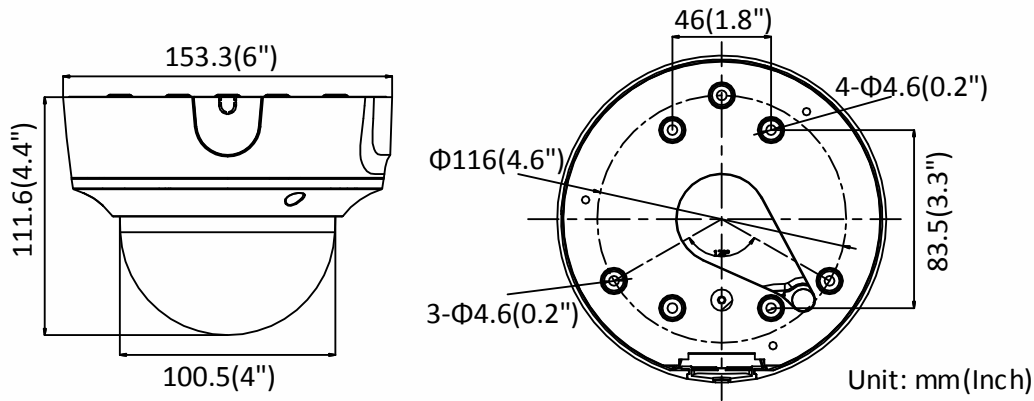

Power Consumption and Current	12 VDC, 0.9A, max. 10.5W PoE: (802.3af, 36V to 57V), 0.4A to 0.2A, max. 12.5W
Protection Level	IP67, IK10
Material	Front cover: metal, bottom base: metal, bubble: plastic
Dimensions	Camera: Φ 153.3 × 111.6mm (Φ 6" × 4.4")
Weight	Camera: 900 g (2 lb.) With package: 1300 g (2.9 lb.)

Available Model:

DS-2CD3785G1-IZ (2.7 to 13.5 mm), DS-2CD3785G1-IZS (2.7 to 13.5 mm)

Dimensions

Accessories

DS-1471ZJ-155
Pendant Mount

DS-1473ZJ-155
Wall Mount

DS-1475ZJ-SUS
Vertical Pole Mount

DS-1476ZJ-SUS
Corner Mount