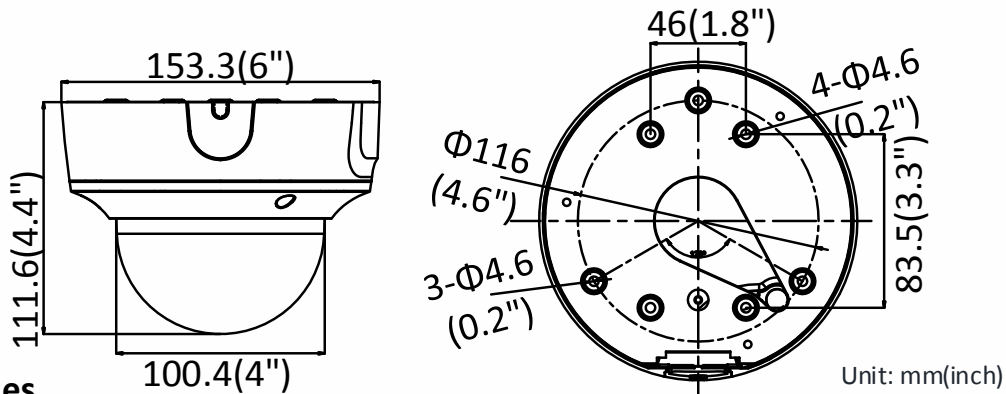

Dimensions

Accessories

DS-1475ZJ-SUS
Vertical Pole Mount

DS-1476ZJ-SUS
Corner Mount

Distributed by