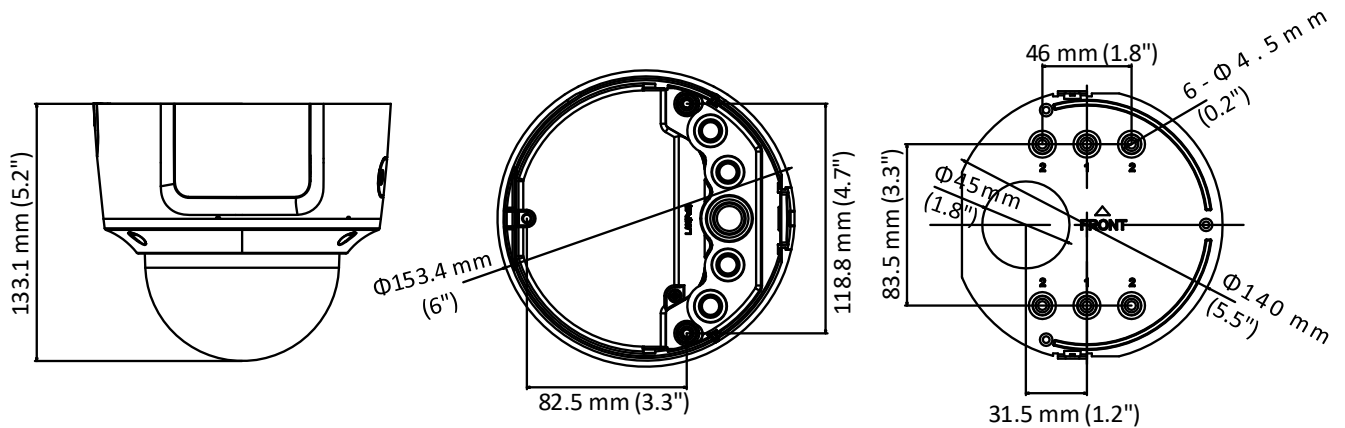

Specifications

Camera	
Image Sensor	1/2.5" Progressive Scan CMOS
Min. Illumination	Color: 0.008 lux @(F1.2, AGC ON), 0.011 lux @(F1.4, AGC ON), 0 lux with IR
Shutter Speed	1/3 s to 1/100,000 s
Slow Shutter	Yes
Auto-Iris	No
Day & Night	IR Cut Filter
Digital Noise Reduction	3D DNR
WDR	120dB
3-Axis Adjustment	Pan: 0° to 355°, tilt: 0° to 75°, rotate: 0° to 355°
Lens	
Focal Length	2.7 to 13.5 mm
Aperture	F1.4
Focus	Auto
FOV	Horizontal field of view: 116° to 30° Vertical field of view: 60° to 17° Diagonal field of view: 144° to 33.5°
Lens Mount	Φ14
IR	
IR Range	Up to 40 m
Wavelength	850nm
Compression Standard	
Video Compression	Main stream: H.265/H.264 Sub stream: H.265/H.264/MJPEG Third stream: H.265/H.264
H.264 Type	Main Profile/High Profile
H.264+	Main stream supports
H.265 Type	Main Profile
H.265+	Main stream supports
Video Bit Rate	32 Kbps to 16 Mbps
Audio Compression	G.711/G.722.1/G.726/MP2L2/PCM
Audio Bit Rate	64Kbps(G.711)/16Kbps(G.722.1)/16Kbps(G.726)/32-192Kbps(MP2L2)
Smart Feature-set	
Behavior Analysis	Line crossing detection, intrusion detection, object removal detection, unattended baggage detection
Exception Detection	Scene change detection
Face Detection	Yes
Region of Interest	Support 1 fixed region for main stream and sub-stream
Image	
Max. Resolution	2688 × 1520
Main Stream	50Hz: 25 fps (2688 × 1520, 2304 × 1296, 1920 × 1080) 60Hz: 30 fps (2688 × 1520, 2304 × 1296, 1920 × 1080)
Sub-Stream	50Hz: 25 fps (640 × 480, 640 × 360, 320 × 240) 60Hz: 30 fps (640 × 480, 640 × 360, 320 × 240)

Available Model:

DS-2CD3745G0-IZS (2.7 to 13.5 mm)

Dimensions

Accessories

DS-1471ZI-155
Pendant Mount

DS-1473ZI-155
Wall Mount

DS-1475ZI-SUS
Vertical Pole Mount

DS-1476ZI-SUS
Corner Mount