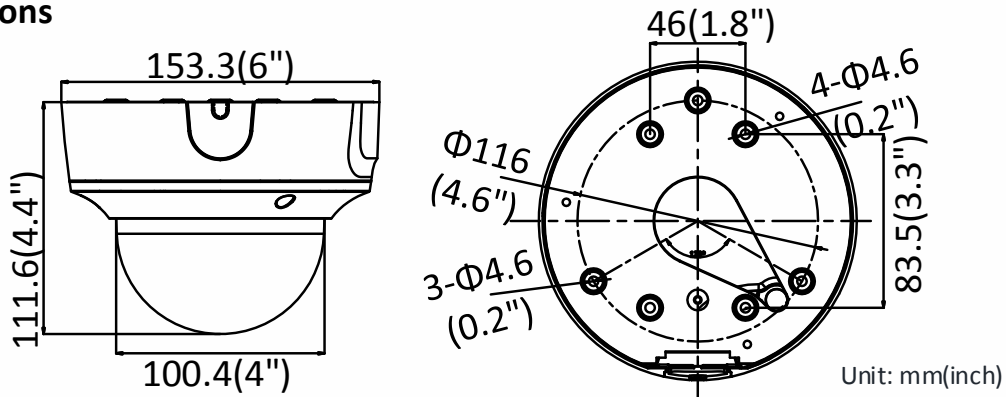

Dimensions

Accessories

DS-1475ZJ-SUS
Vertical Pole Mount

DS-1476ZJ-SUS
Corner Mount

Distributed by