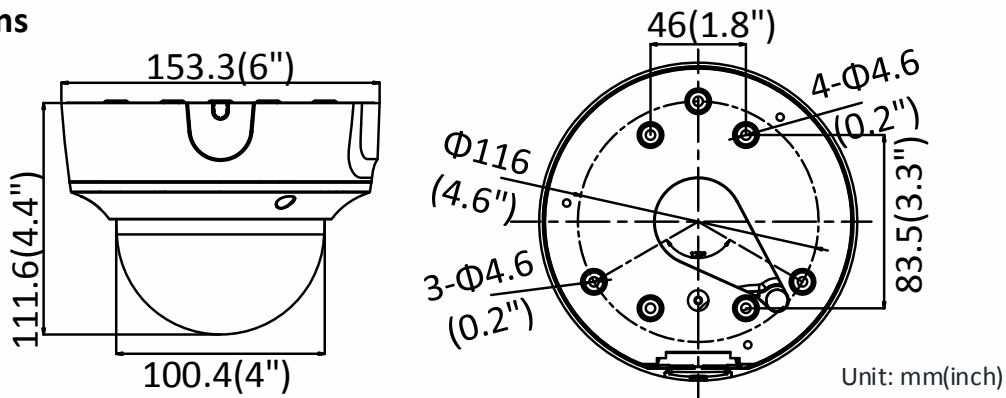

Dimensions

Accessories

DS-1473ZJ-155
Wall Mount

DS-1475ZJ-SUS
Vertical Pole Mount

DS-1476ZJ-SUS
Corner Mount

Distributed by