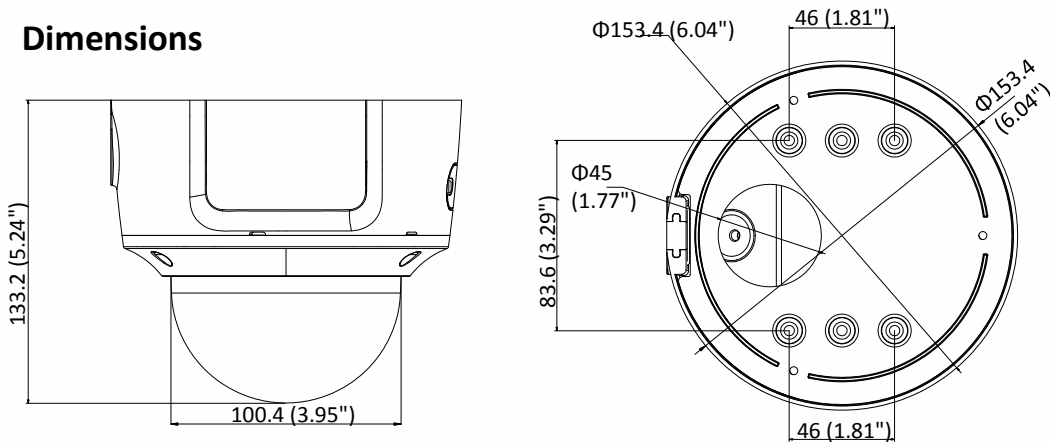

Dimensions

Unit: mm(inch)

Accessories

DS-1473ZJ-155
Wall Mount

DS-1475ZJ-SUS
Vertical Pole Mount

DS-1476ZJ-SUS
Corner Mount

Distributed by