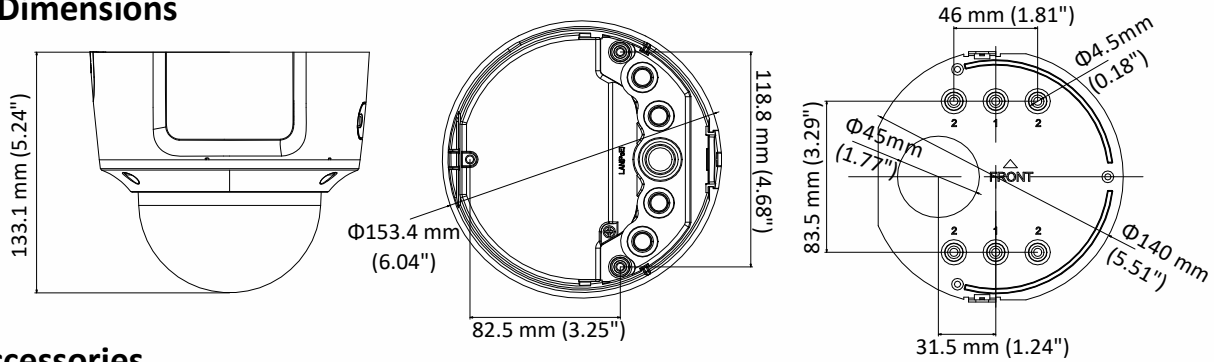

Dimensions

Accessories

DS-1473ZJ-155
Wall Mount

DS-1475ZJ-SUS
Vertical Pole Mount

DS-1476ZJ-SUS
Corner Mount

Distributed by